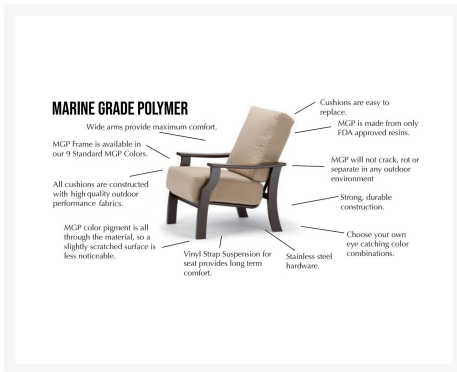

Patio Productions San Diego

2161 Hancock St

San Diego, CA 92110

Phone: 1-888-947-4449

Product Images

Short Description

Bazza MGP/Aluminum Stacking 56" Armless Bench 8Z40 by Telescope Casual

Description

Create a cafe atmosphere in your own backyard with the Bazza MGP/Aluminum Stacking 56" Armless Bench (8Z40) by Telescope Casual . Pieces in the Bazza Collection are perfect for sitting back and sipping your morning coffee, or an evening glass of wine. This collection's modern look, striking armrests, and arched backs give it a unique visual appeal, while sturdy, all-weather construction ensures lasting performance across the seasons. The durable powder-coated aluminum frame, marine grade polymer seat, and strong, quick-drying sling fabric are made to endure in any outdoor setting, rain or shine.

Includes

- One (1) Bazza MGP/Aluminum Stacking 56" Armless Bench 8Z40

Dimensions

- 56" W x 26" D x 35.75" H (44 lbs.)
- Seat Height: 18"

Features

- Powder-coated aluminum frame will not rust, peel, or crack
- Marine grade polymer (MGP) accents will not crack, rot, or separate; poly lumber is also impervious to water
- Synthetic lumber is solid color all the way through