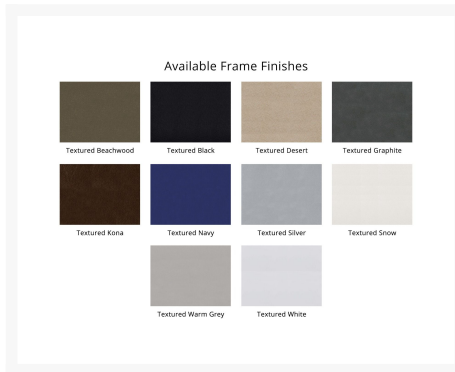

Short Description

Bazza MGP/Aluminum Stacking 56" Armless Bench 8Z40 by Telescope Casual

Description

Create a cafe atmosphere in your own backyard with the Bazza MGP/Aluminum Stacking 56" Armless Bench (8Z40) by Telescope Casual . Pieces in the Bazza Collection are perfect for sitting back and sipping your morning coffee, or an evening glass of wine. This collection's modern look, striking armrests, and arched backs give it a unique visual appeal, while sturdy, all-weather construction ensures lasting performance across the seasons. The durable powder-coated aluminum frame, marine grade polymer seat, and strong, quick-drying sling fabric are made to endure in any outdoor setting, rain or shine.

Includes

- One (1) Bazza MGP/Aluminum Stacking 56" Armless Bench 8Z40

Dimensions

- 56" W x 26" D x 35.75" H (44 lbs.)
- Seat Height: 18"

Features

- Powder-coated aluminum frame will not rust, peel, or crack
- Marine grade polymer (MGP) accents will not crack, rot, or separate; poly lumber is also impervious to water
- Synthetic lumber is solid color all the way through