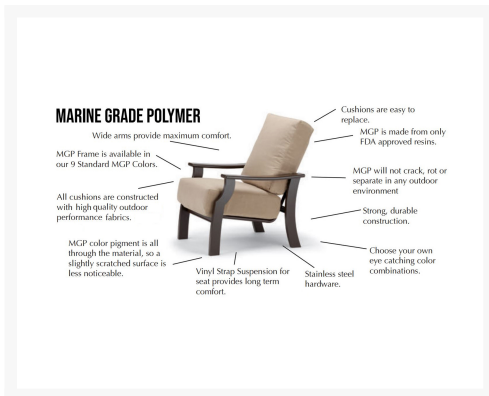

## Product Images

---

### Dimensions

- 26.5" W x 26.5" D x 47.5" H (17 lbs.)
- Seat Height: 30"
- Arm Height: 36.25"
- Overall Length: 85 in