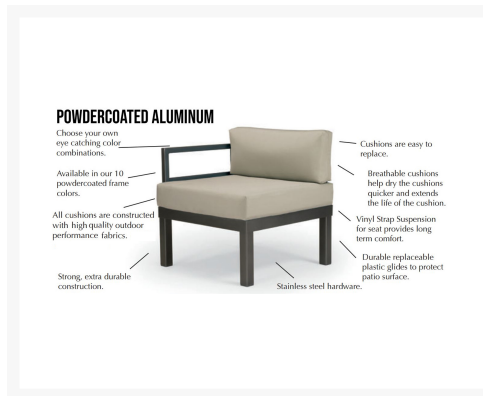

Short Description

Bazza MGP/Aluminum Sling Stacking Bar Height Cafe Chair Z090 by Telescope Casual

Description

Create a cafe atmosphere in your own backyard with the Bazza MGP/Aluminum Sling Stacking Bar Height Cafe Chair (Z090) by Telescope Casual . Pieces in the Bazza Collection are perfect for sitting back and sipping your morning coffee, or an evening glass of wine. This collection's modern look, striking armrests, and arched backs give it a unique visual appeal, while sturdy, all-weather construction ensures lasting performance across the seasons. The durable powder-coated aluminum frame, marine grade polymer seat, and strong, quick-drying sling fabric are made to endure in any outdoor setting, rain or shine.

Includes

- One (1) Bazza MGP/Aluminum Sling Stacking Bar Height Cafe Chair Z090

Dimensions

- 26.5" W x 26.5" D x 47.5" H (17 lbs.)
- Seat Height: 30"
- Arm Height: 36.25"
- Overall Length: 85 in

Features

- Powder-coated aluminum frame will not rust, peel, or crack