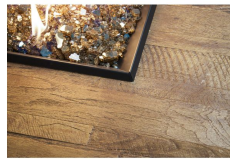

Product Images

Manual Flame Sensing Control System

10 ft. Propane Extension Hose

French Barrel Oak (FO)

Silver Pine (SP)

Short Description

Bordeaux 36" Square Reclaimed Wood Fire Bowl 430-FO-SP by American Fyre Designs

Description

Elevate the rustic charm of your outdoor space with the Bordeaux 36" Square Reclaimed Wood Fire Bowl (430-FO-SP) by American Fyre Designs. This versatile masterpiece blends simplicity and elegance, offering a warm and inviting ambiance for various settings. Crafted from glass fiber reinforced concrete with refractory cement, it ensures enduring beauty even after withstanding the elements. The powerful 65,000 BTU star burner casts mesmerizing, bright flames over a stunning media mix of fireglass or lava rocks, allowing you to create your desired ambiance. Handcrafted with meticulous care, the Bordeaux Square Firebowl offers both Natural Gas and Propane fuel options, redefining your outdoor gatherings with its captivating warmth and rustic allure.

Includes

- One (1) Bordeaux 36" Square Reclaimed Wood Fire Bowl 430-FO-SP
- One (1) Bag of 10 lbs. or 5 lbs. Base Layer Lava Granules LF-10 or LF-5
- Recommended: 40 lbs. of Glass Media to be used in addition to the Base Layer Lava Granules (Sold Separately)

Dimensions

- 36"W x 36"D x 15.25"H (180 lbs.)
- Star Burner Diameter: 16"

Features

- Handcrafted from innovative Glass Fiber Reinforced Concrete (GFRC) made in USA
- GFRC derives its strength from portion of alkali-resistant glass fiber and acrylic polymer blended into durable concrete to withstand the outdoor elements
- Stainless steel burner is durable and weather-resistant
- Adjustable flame height for comfortable dining
- Available in natural gas or liquid propane
- Cannot accommodate a propane tank inside the unit
- Gas will shut-off automatically if the thermocouple does not sense the presence of flame, ensuring increased safety