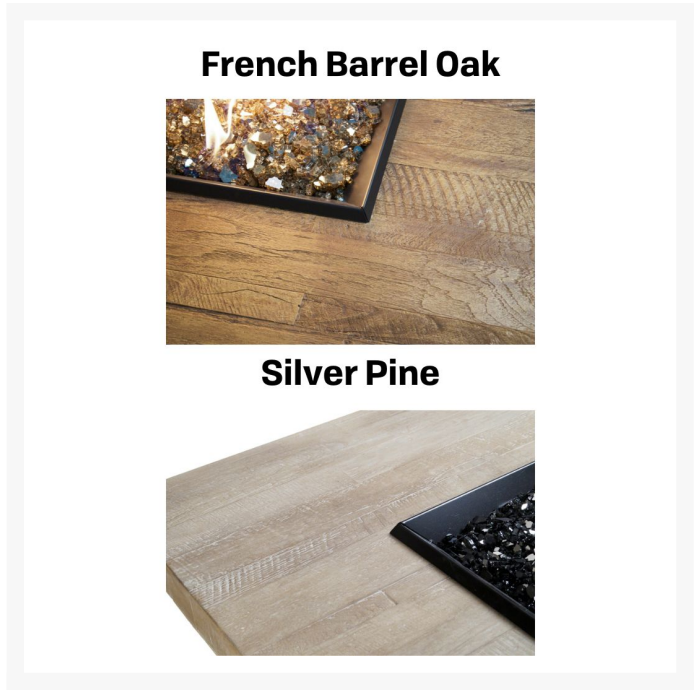

Product Images

Short Description

Contempo Reclaimed Wood Propane Tank Cover / End Table 8510-BA by American Fyre Designs

Description

Elevate the aesthetics of your outdoor space while maintaining functionality with the Contempo Reclaimed Wood Propane Tank Cover / End Table (8510-BA) by American Fyre Designs. Crafted with attention to detail, this cover offers a seamless solution to conceal and protect your propane tank. Designed to match the elegance of your fire table, it ensures a cohesive and sophisticated appearance. The cover not only enhances the visual appeal of your outdoor setting but also ensures convenient access to your propane tank whenever needed.

Includes

- One (1) Contempo Reclaimed Wood Propane Tank Cover / End Table 8510-BA

Dimensions

- 20.75"W x 20.75"D x 19.25"H

Features

- Handcrafted from innovative Glass Fiber Reinforced Concrete (GFRC) made in USA
- GFRC derives its strength from portion of alkali-resistant glass fiber and acrylic polymer blended into durable concrete to withstand the outdoor elements