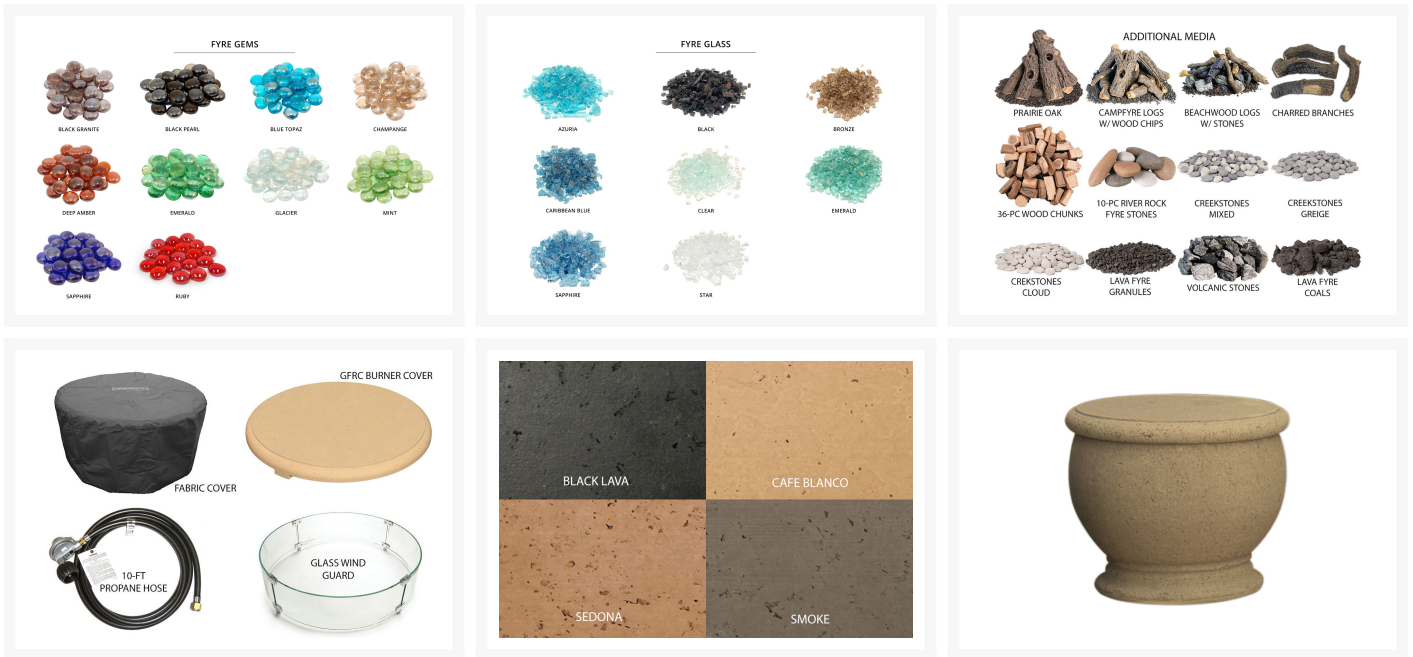

Product Images

## Short Description

The Inverted Firetable w/ Earth-Tone Small Pebbles Top (631) by American Fyre Designs. Made in the USA, Reliable Match Light Ignition, Handcrafted from Innovative Glass Fiber Reinforced Concrete (GFRC), American Made Stainless Steel Burner,

## Description

The Inverted Firetable w/ Earth-Tone Small Pebbles Top (631) by American Fyre Designs.

Includes

- One (1) Inverted Firetable w/ Earth-Tone Small Pebbles Top
- 5-10 lbs Bag of Lava Granules to Serve as Base Media

Dimensions

- 48" dia x 24"h (500 lbs)
- Round wind guard : 26 dia x 6.75"H
- Amphora tank cover : 24" dia x 19.75"H

Features

- Made in the USA
- Reliable Match Light Ignition
- Handcrafted from Innovative Glass Fiber Reinforced Concrete (GFRC)
- American Made Stainless Steel Burner
- Adjustable Flame Height
- Available in Natural Gas or Liquid Propane
- For Outdoor Use Only
- Finish Warranty: 3 Years