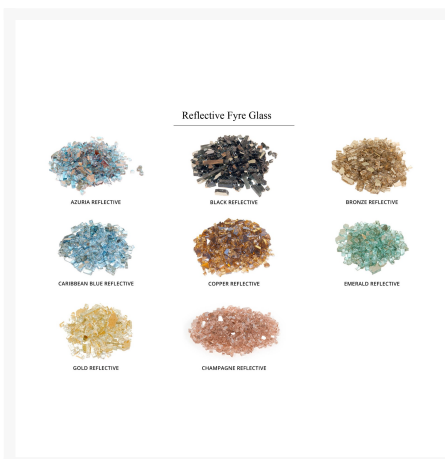

## Short Description

The Inverted Firetable w/ Earth-Tone Small Pebbles Top (631) by American Fyre Designs. Made in the USA, Reliable Match Light Ignition, Handcrafted from Innovative Glass Fiber Reinforced Concrete (GFRC), American Made Stainless Steel Burner,

## Description

The Inverted Firetable w/ Earth-Tone Small Pebbles Top (631) by American Fyre Designs.

Includes

- One (1) Inverted Firetable w/ Earth-Tone Small Pebbles Top
- 5-10 lbs Bag of Lava Granules to Serve as Base Media