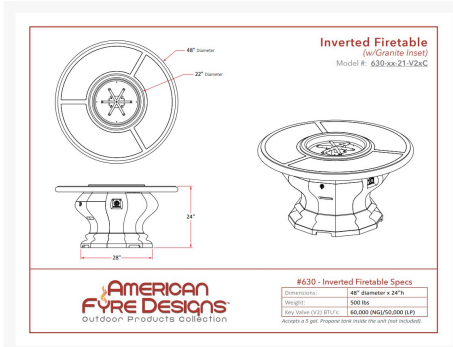

## Short Description

The Inverted Firetable w/ Granite Inset (630) by American Fyre Designs. Made in the USA, Reliable Match Light Ignition, Handcrafted from Innovative Glass Fiber Reinforced Concrete (GFRC), American Made Stainless Steel Burner

## Description

The Inverted Firetable w/ Granite Inset (630) by American Fyre Designs.

Includes

- One (1) Inverted Firetable w/ Granite Inset
- 5-10 lbs Bag of Lava Granules to Serve as Base Media

Dimensions

- 48" dia x 24" h (500 lbs)

- Round wind guard : 26 dia x 6.75"H
- Amphora tank cover : 24" dia x 19.75"H