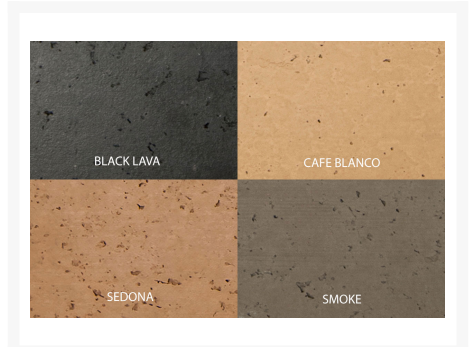

## Short Description

The Inverted Firetable w/ Granite Inset (630) by American Fyre Designs. Made in the USA, Reliable Match Light Ignition, Handcrafted from Innovative Glass Fiber Reinforced Concrete (GFRC), American Made Stainless Steel Burner

## Description

The Inverted Firetable w/ Granite Inset (630) by American Fyre Designs.

Includes

- One (1) Inverted Firetable w/ Granite Inset
- 5-10 lbs Bag of Lava Granules to Serve as Base Media

Dimensions