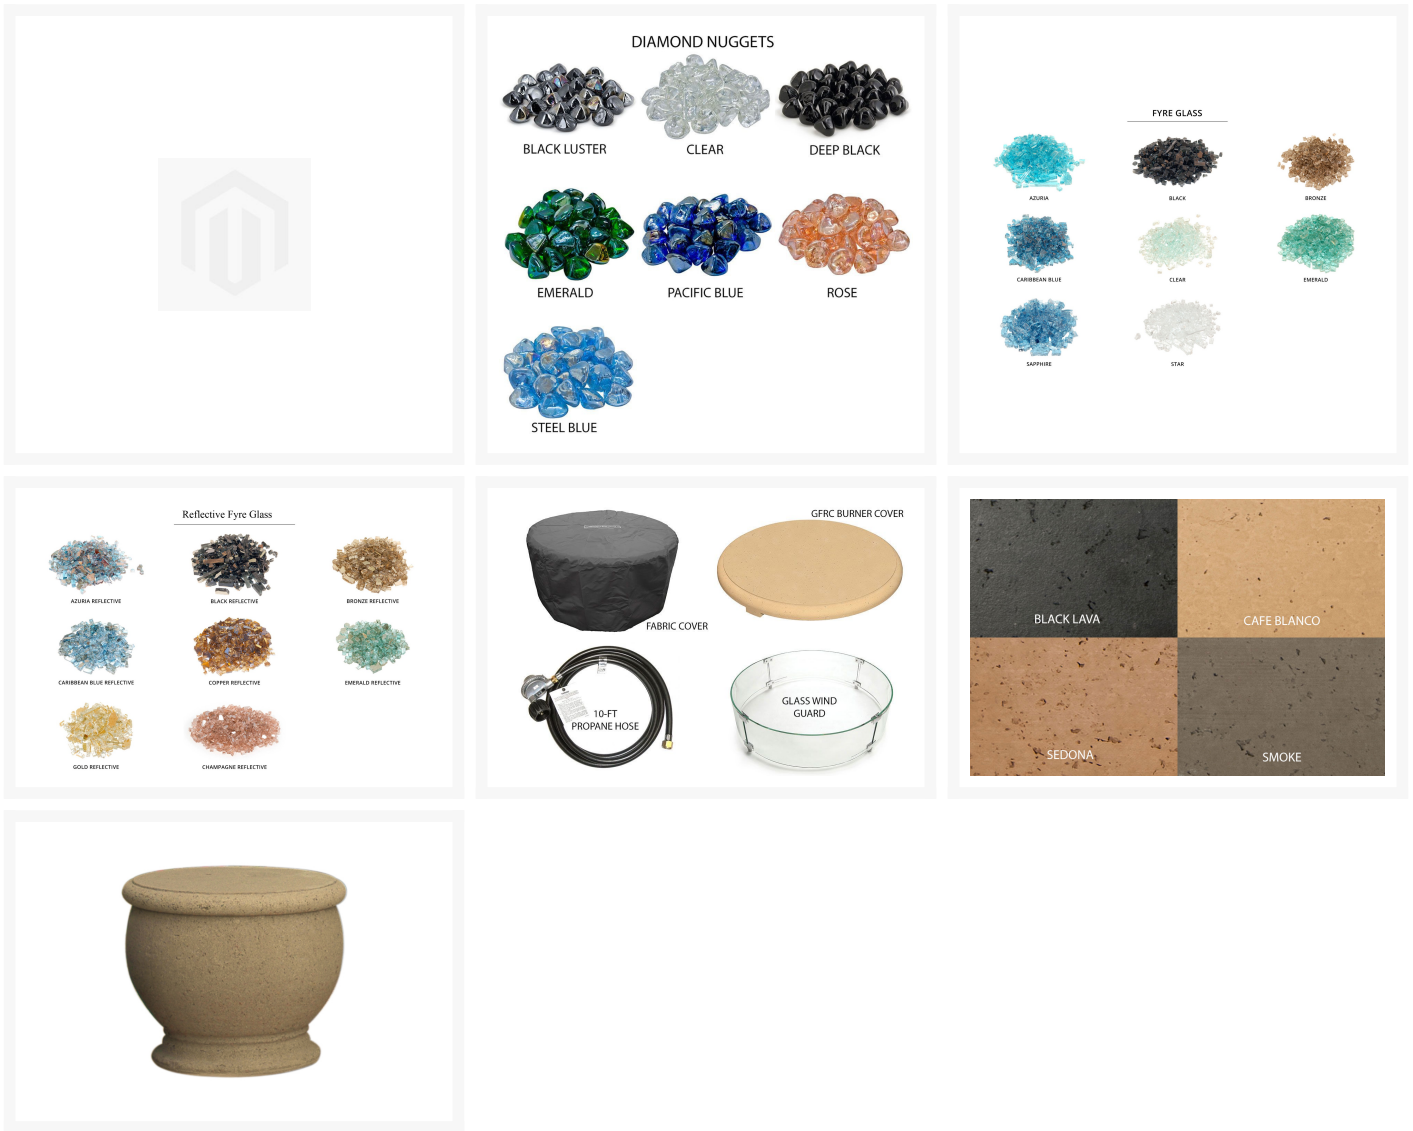

Product Images

## Short Description

The Amphora Firetable w/ Earth-Tone Small Pebbles Top (612) by American Fyre Designs. Our Fire tables create the perfect ambiance for enjoying an outdoor meal or cocktail while also keeping you warm from the evening chill.

## Description

The Amphora Firetable w/ Earth-Tone Small Pebbles Top (612) by American Fyre Designs. Our Firetables create the perfect ambiance for enjoying an outdoor meal or cocktail while also keeping you warm from the evening chill. Select models are also available with an optional granite insert top. Fuel options include Natural Gas or self-contained Propane tank (most include a removable door to house a 5-gallon propane tank) . Handcrafted from glass fiber reinforced concrete (GFRC).

Includes

- One (1) Amphora Firetable w/ Earth-Tone Small Pebbles Top

- 5-10 lbs Bag of Lava Granules to Serve as Base Media