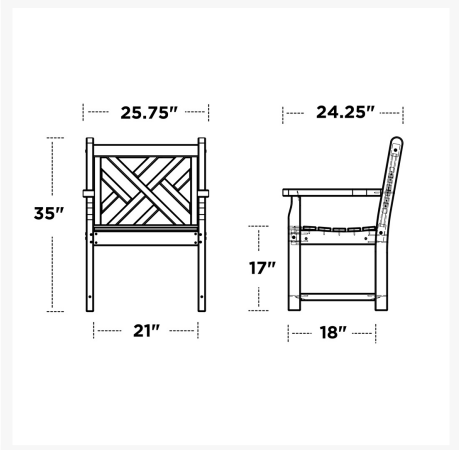

PATIO
PRODUCTIONS

Patio Productions San Diego

2161 Hancock St

San Diego, CA 92110

Phone: 1-888-947-4449

Product Images

Short Description

Chippendale Garden Dining Arm Chair CDB24 by POLYWOOD

Includes

- One (1) Chippendale Garden Arm Chair CDB24

Dimensions

- 25.75" W x 24.25" D x 35" H (39 lbs.)
- Seat Height: 17"

Features

- POLYWOOD® Lumber is dense, durable, and virtually maintenance free
- Unlike natural wood, composite lumber won't crack, fade, or rot over time
- Built to withstand a range of climates, including hot sun, snowy winters, and strong coastal winds
- High Density Polyethylene (HDPE) frames manufactured using landfill-bound and ocean-bound plastics
- UV protectant and color infused into the lumber; no painting or waterproofing needed
- Cushions are made with Revolution fabric, which is weather resistant, fade resistant, and easy to clean
- Marine-grade quality hardware
- Classic texture finishes have a smooth feel; Vintage finishes have a wood-look texture and are not as smooth as Classic finishes
- Made in the USA
- Some assembly required