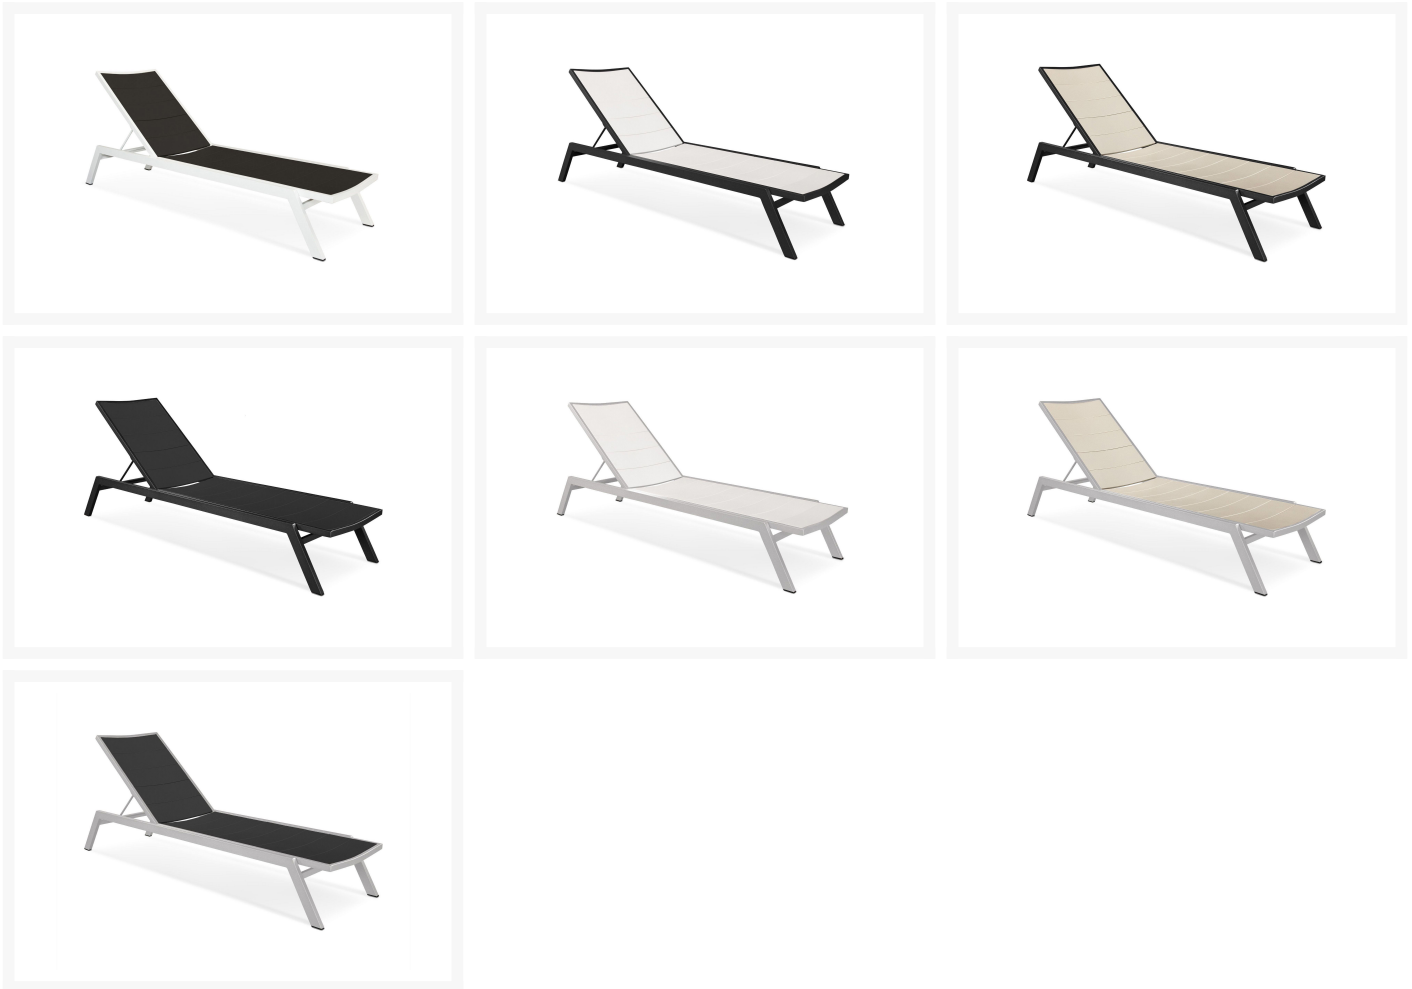

Product Images

Description

The Metro Chaise Lounge Chair (AC120) by POLYWOOD. When you just need a little escape, this sleek, modern chaise is the perfect companion for your getaway. POLYWOOD furniture is constructed of solid POLYWOOD lumber that's available in a variety of attractive, fade-resistant colors. It won't splinter, crack, chip, peel or rot and it never needs to be painted, stained or waterproofed. It's also designed to withstand nature's elements as well as to resist stains, corrosive substances, salt spray and other environmental stresses. Best of all, POLYWOOD furniture is made in the USA and backed by a 20-year warranty.

Includes

- One (1) Metro Chaise Lounge Chair

Dimensions

- 78.25" D x 23.00" W x 38.63" H (63 lbs)
- Seat : 46"D x 23"W x 12.25"H

Features

- Eco-friendly product made with recycled materials
- Constructed of high quality aluminum frames and durable SOLID™ marine grade polymer (MGP) material that provides a smooth, uniform surface
- Solid, heavy-duty construction withstands all of nature's elements
- SOLID™ marine grade polymer (MGP) material requires no painting, staining, waterproofing, or similar