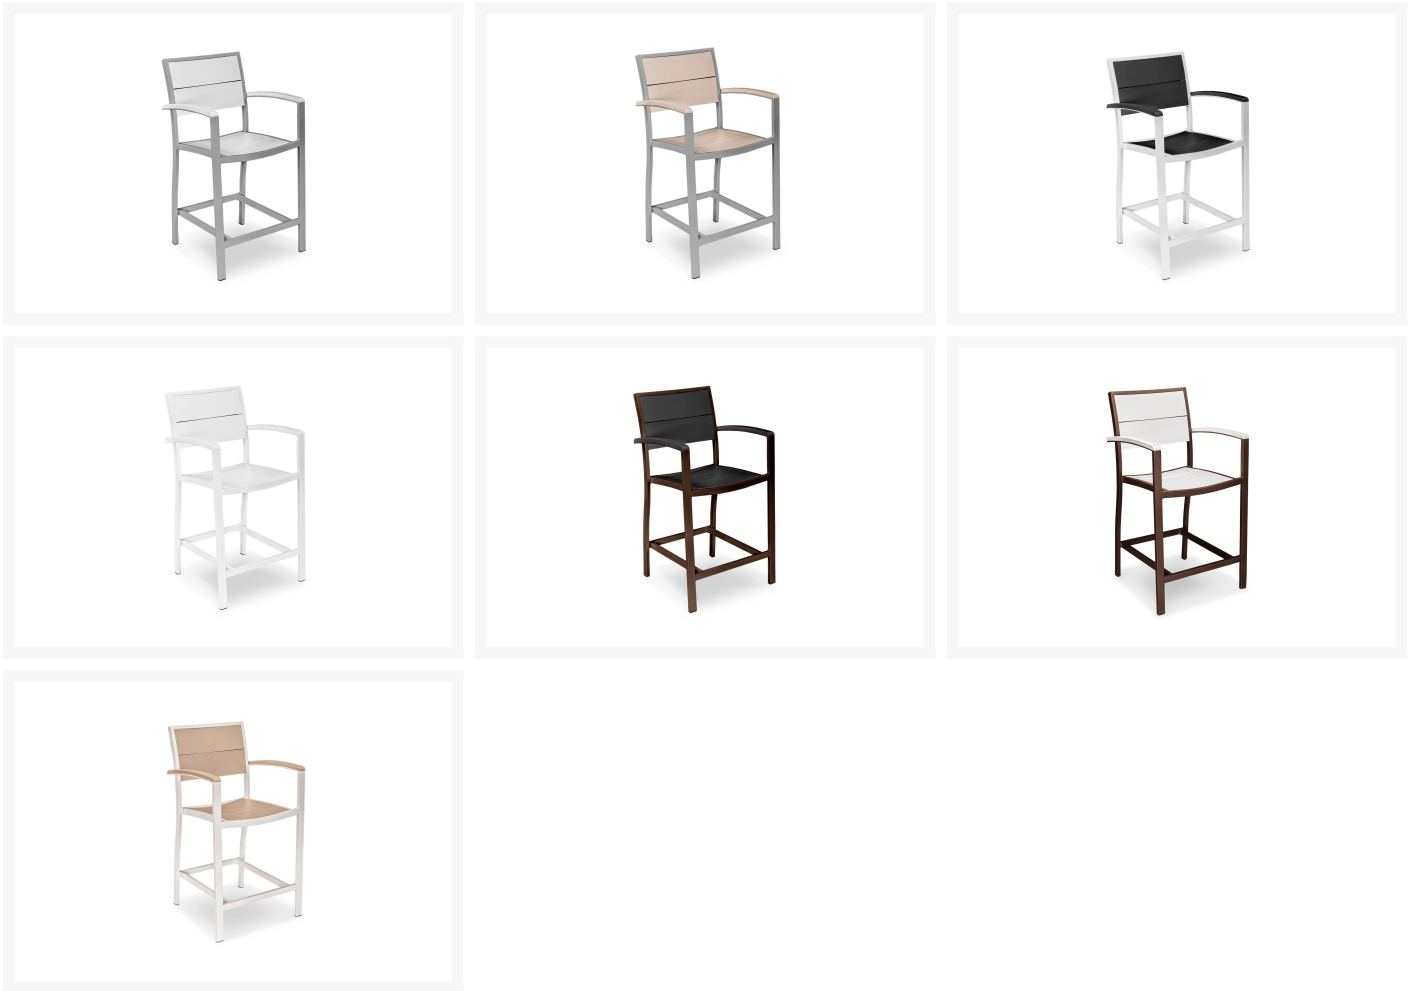

## Product Images

## Description

---

The Metro™ Counter Arm Chair (A221) by POLYWOOD. Give your backyard a modern feel with the POLYWOOD® Metro™ Counter Side Arm Chair. The Metro™ collection is constructed of SOLID™ marine grade polymer (MGP) that's available in a variety of attractive, fade-resistant colors. It won't splinter, crack, chip, peel or rot and it never needs to be painted, stained or waterproofed. And its powder coated aluminum frame is designed to last just as long. Best of all POLYWOOD furniture is made in the USA and backed by a 20 year residential warranty.

### Includes

- One (1) Metro™ Counter Arm Chair

### Dimensions

- 22.50" D x 22.25" W x 41.00" H (23 lbs)
- Seat : 17.25"D x 19.25"W x 25"H