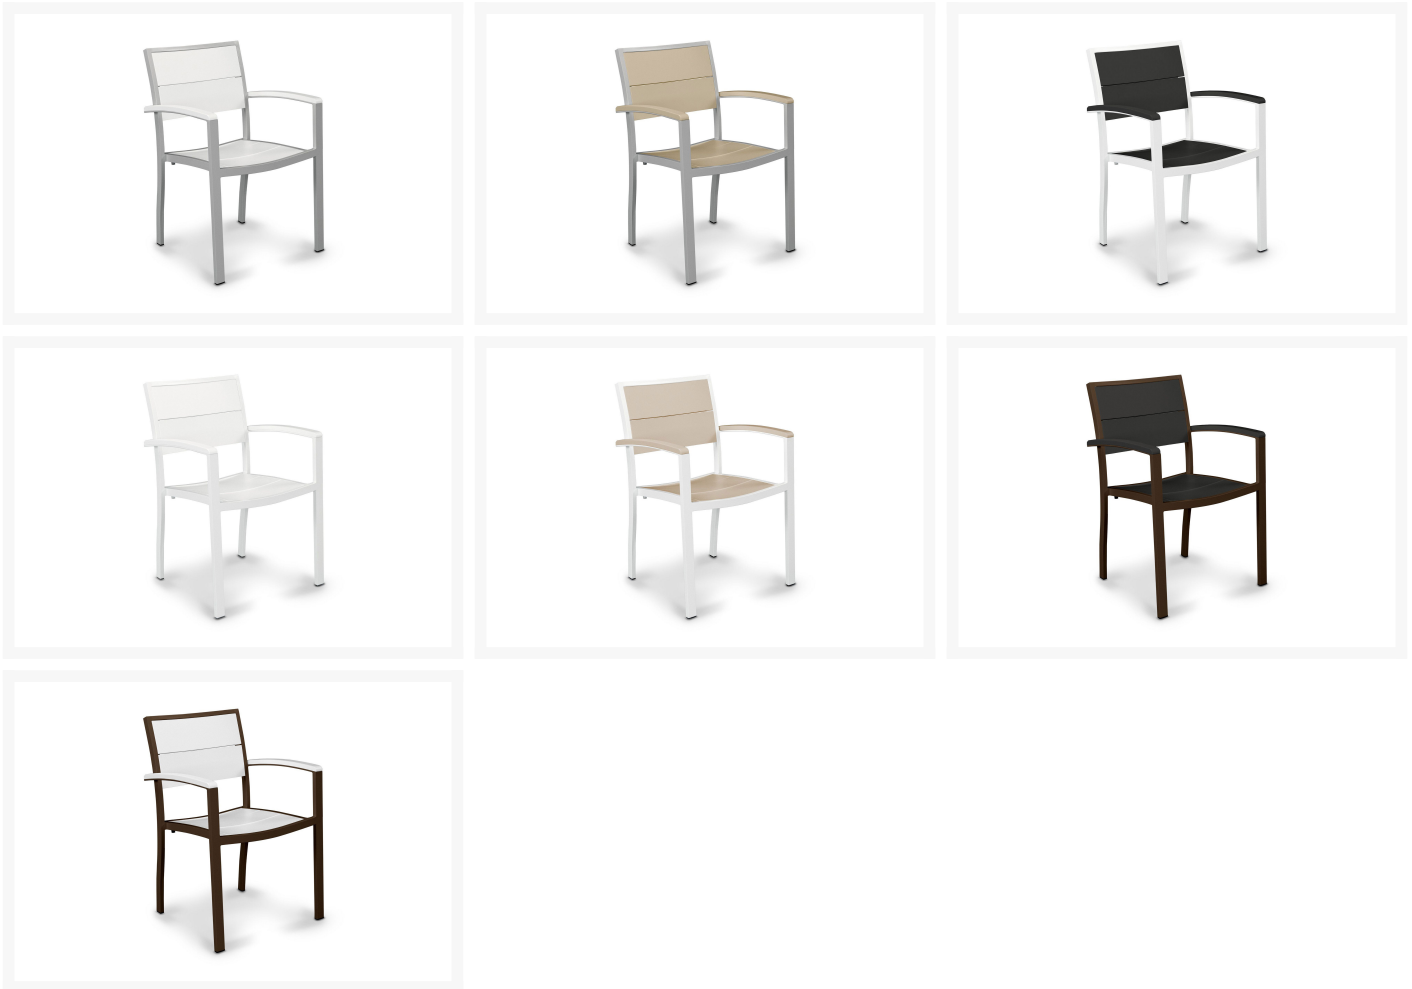

Product Images

Description

The Metro™ Dining Arm Chair (A220) by POLYWOOD. Modern families need modern furniture. This sleek, smooth armchair fits perfectly in a more contemporary outdoor setting. The Metro™ collection is constructed of SOLID™ marine grade polymer (MGP) that's available in a variety of attractive, fade-resistant colors. It won't splinter, crack, chip, peel or rot and it never needs to be painted, stained or waterproofed. And its powder coated aluminum frame is designed to last just as long. Best of all POLYWOOD furniture is made in the USA and backed by a 20 year residential warranty.

Includes

- One (1) Metro™ Dining Arm Chair

Dimensions

- 22.50" D x 22.25" W x 33.50" H (20 lbs)
- Seat : 17.25"D x 19.25"W x 17.25"H

Features

- Eco-friendly product made with recycled materials
- Constructed of high quality aluminum frames and durable SOLID™ marine grade polymer (MGP) material that provides a smooth, uniform surface
- Solid, heavy-duty construction withstands all of nature's elements
- SOLID™ marine grade polymer (MGP) material requires no painting, staining, waterproofing, or similar

maintenance

- SOLID™ marine grade polymer (MGP) material does not splinter, crack, chip, peel or rot and it is resistant to corrosive substances such as oil, salt spray and other environmental stresses
- Marine-grade quality hardware
- Easy to clean with soap and water
- SOLID™ slats are fade-resistant and available in Black, White or Sand
- Aluminum frames available in a variety of durable and attractive powder-coated finishes
- 20-year limited residential warranty; 1-year limited commercial warranty
- Made in the USA