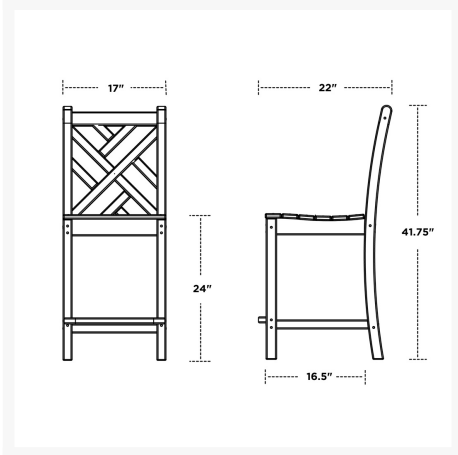

PATIO
PRODUCTIONS

Patio Productions San Diego

2161 Hancock St

San Diego, CA 92110

Phone: 1-888-947-4449

Product Images

Short Description

Chippendale Counter Side Chair CDD101 by POLYWOOD

Includes

- One (1) Chippendale Counter Side Chair CDD101

Dimensions

- 17" W x 22" D x 41.75" H (25 lbs.)
- Seat Height: 24"

Features

- POLYWOOD® Lumber is dense, durable, and virtually maintenance free
- Unlike natural wood, composite lumber won't crack, fade, or rot over time
- Built to withstand a range of climates, including hot sun, snowy winters, and strong coastal winds
- High Density Polyethylene (HDPE) frames manufactured using landfill-bound and ocean-bound plastics
- UV protectant and color infused into the lumber; no painting or waterproofing needed
- Cushions are made with Revolution fabric, which is weather resistant, fade resistant, and easy to clean
- Marine-grade quality hardware
- Classic texture finishes have a smooth feel; Vintage finishes have a wood-look texture and are not as smooth as Classic finishes
- Made in the USA
- No assembly required