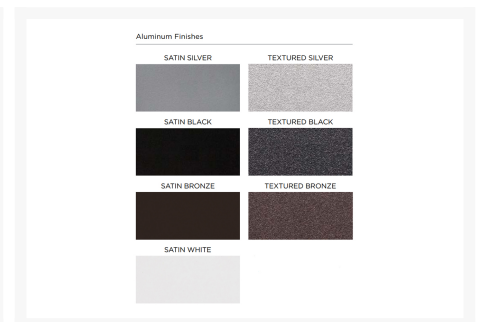

Product Images

Description

The Harvest 39" Dining (8100H) by POLYWOOD. The Harvest 39" Dining Table pairs sleek aluminum legs with a genuine POLYWOOD® slatted table top and seats up to four guests. Create the perfect spot to dine outside

with this modern table which pairs well with a variety of POLYWOOD dining chair styles.

Includes

- One (1) Harvest 39" Dining

Dimensions

- 38.50" D x 38.50" W x 29.25" H (73 lbs.)

Features

- Built to withstand a range of climates including hot sun, snowy winters, and strong coastal winds
- Constructed of genuine POLYWOOD® lumber that is not prone to splinter, crack, chip, peel, or rot
- Featuring durable, powder coated aluminum frame and legs
- 20-year residential warranty
- Cleans easily with soap, water, and a soft bristle brush
- UV protectant and color continuously throughout the HDPE material; requires no painting or waterproofing
- Marine-grade quality hardware
- Made in Syracuse, Indiana