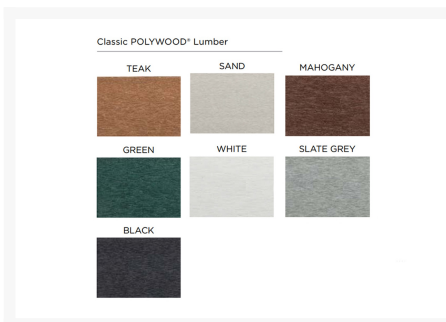

Product Images

Description

The Harvest 39" Dining (8100H) by POLYWOOD. The Harvest 39" Dining Table pairs sleek aluminum legs with a genuine POLYWOOD® slatted table top and seats up to four guests. Create the perfect spot to dine outside

with this modern table which pairs well with a variety of POLYWOOD dining chair styles.

Includes

- One (1) Harvest 39" Dining

Dimensions

- 38.50" D x 38.50" W x 29.25" H (73 lbs.)

Features

- Built to withstand a range of climates including hot sun, snowy winters, and strong coastal winds
- Constructed of genuine POLYWOOD® lumber that is not prone to splinter, crack, chip, peel, or rot
- Featuring durable, powder coated aluminum frame and legs
- 20-year residential warranty
- Cleans easily with soap, water, and a soft bristle brush
- UV protectant and color continuously throughout the HDPE material; requires no painting or waterproofing
- Marine-grade quality hardware
- Made in Syracuse, Indiana

Color-stay technology : UV inhibitors and stabilizers protect our lumber from harmful environmental degradation and, along with light stable pigments, run continuously throughout the material.

Low maintenance : Genuine POLYWOOD lumber cleans easily with soap and water and requires no painting, staining, or waterproofing.