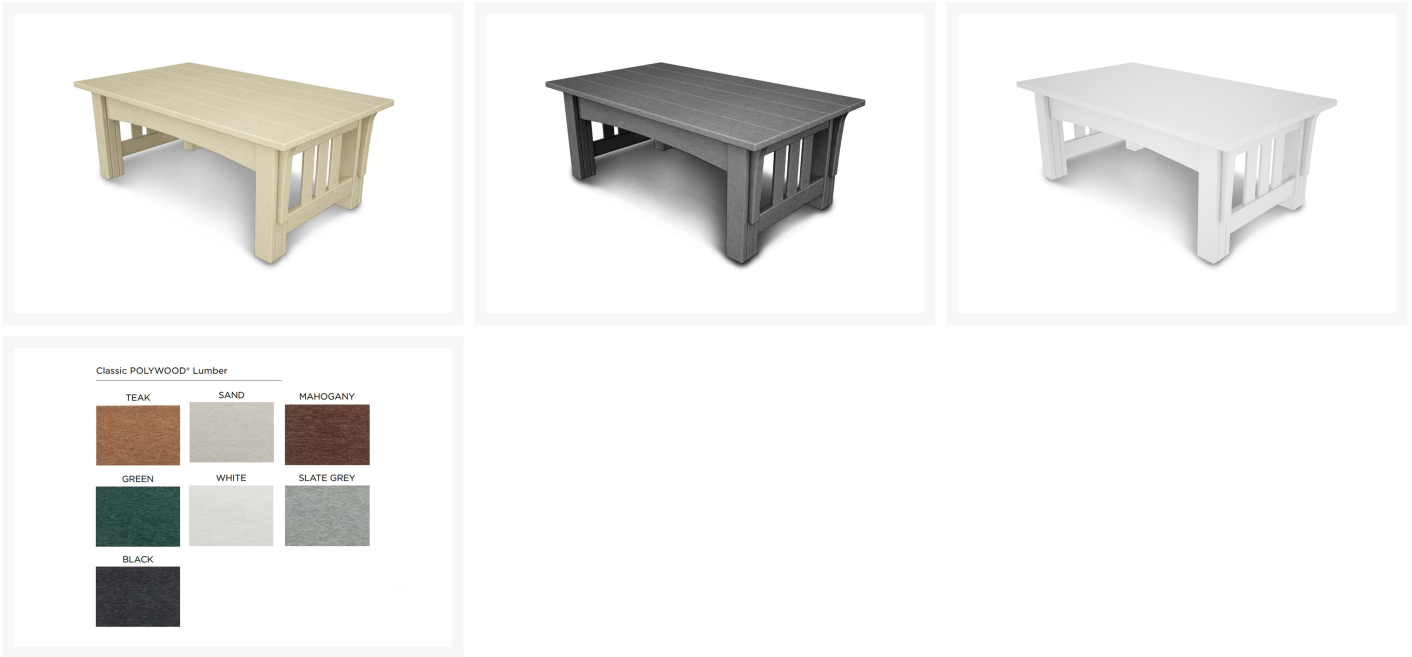

PATIO
PRODUCTIONS

Patio Productions San Diego

2161 Hancock St

San Diego, CA 92110

Phone: 1-888-947-4449

Product Images

Description

The Mission Coffee Table (MS2748) by POLYWOOD. This lovely mission coffee table adds the finishing touch to your outdoor sitting area. POLYWOOD furniture is constructed of solid POLYWOOD lumber that's available in a variety of attractive, fade-resistant colors. It won't splinter, crack, chip, peel or rot and it never needs to be painted, stained or waterproofed. It's also designed to withstand nature's elements as well as to resist stains, corrosive substances, salt spray and other environmental stresses. Best of all, POLYWOOD furniture is made in the USA and backed by a 20-year warranty.

Includes

- One (1) Mission Coffee Table

Dimensions

- 27.50" D x 47.50" W x 18.00" H (78 lbs.)

Features

- Eco-friendly product made with recycled materials
- Constructed of durable HDPE POLYWOOD® lumber that provides the look of painted wood without the maintenance
- POLYWOOD® lumber requires no painting, staining, waterproofing, or similar maintenance
- Solid, heavy-duty construction withstands nature's elements
- POLYWOOD® lumber does not splinter, crack, chip, peel or rot and it is resistant to corrosive substances such as oil, salt spray and other environmental stresses
- Marine-grade quality hardware
- Easy to clean with soap and water
- Resistant to stains associated with wine and condiments
- Available in a variety of attractive, fade-resistant colors
- 20-year limited residential warranty; 1-year limited commercial warranty
- Made in the USA