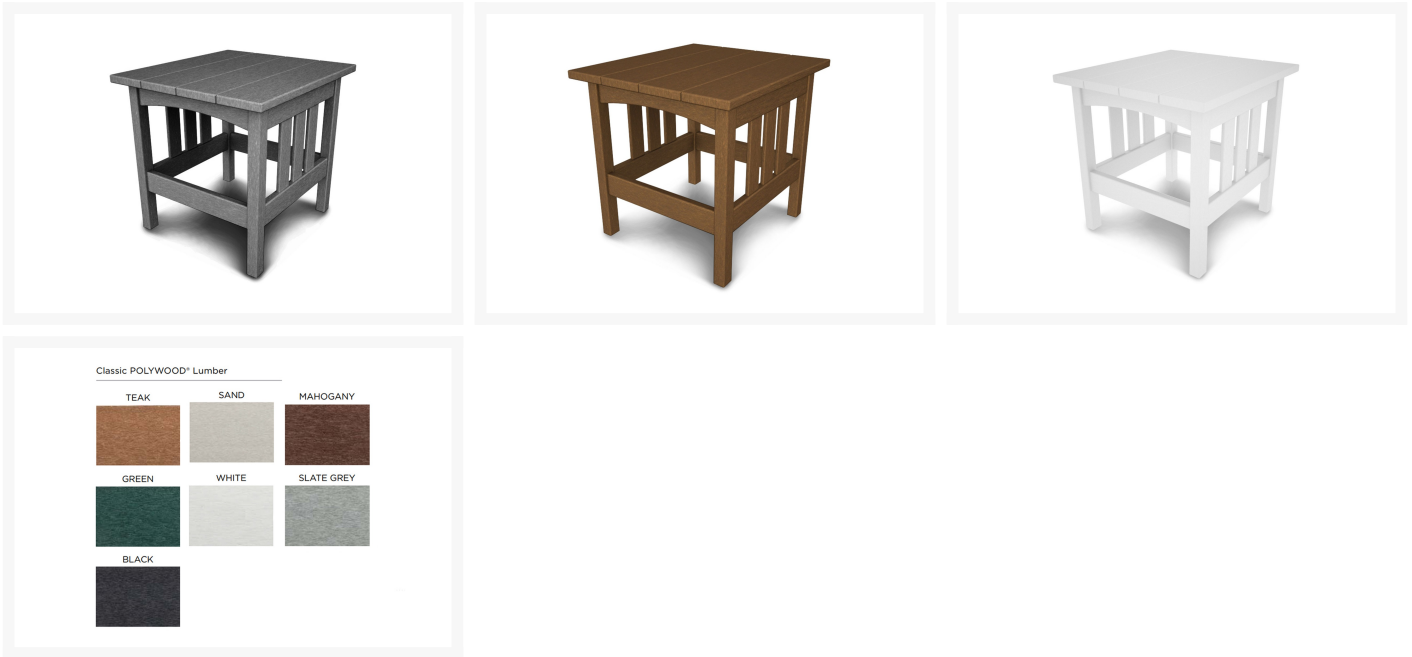

## Product Images

## Description

The Mission 22" x 24" End Table (MS2224) by POLYWOOD. Add function and style to your outdoor living space with this attractive mission side table. POLYWOOD furniture is constructed of solid POLYWOOD lumber that's available in a variety of attractive, fade-resistant colors. It won't splinter, crack, chip, peel or rot and it never needs to be painted, stained or waterproofed. It's also designed to withstand nature's elements as well as to resist stains, corrosive substances, salt spray and other environmental stresses. Best of all, POLYWOOD furniture is made in the USA and backed by a 20-year warranty.

### Includes

- One (1) Mission 22" x 24" End Table

### Dimensions

- 22.00" D x 24.00" W x 22.00" H (35 lbs. )