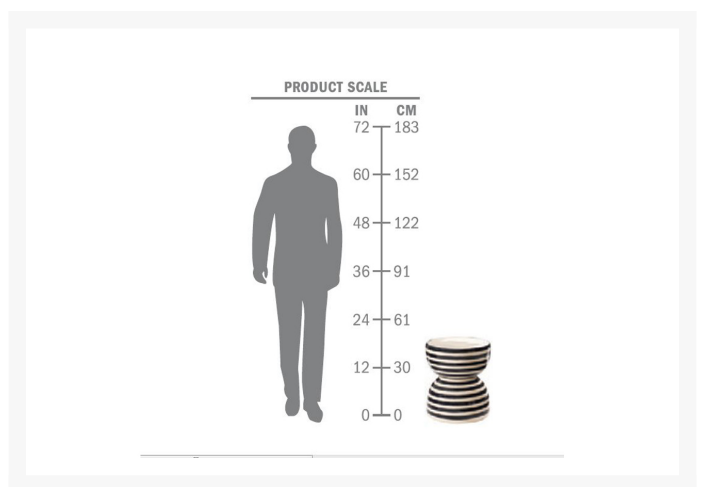

Product Images

Short Description

The Time Stool/Accent Table (308FT350P2WBC) by Seasonal Living. Our boldly innovative glazed ceramic furniture and decorative vases add color, pop and versatility to any of our furniture collections.

Description

The Time Stool/Accent Table (308FT350P2WBC) by Seasonal Living. Our boldly innovative glazed ceramic furniture and decorative vases add color, pop and versatility to any of our furniture collections.

Includes

- One (1) Time Stool/Accent Table 308F

Dimensions

- 17.5"H x 15"D (48.5 lb)

Features

- Handmade glazed ceramic Sizes and weights of these handmade items may vary
- Artisan Series products are individually hand designed. No stencils or mechanical patterns are used
- All patterns are drawn directly on the product
- Each piece is unique and there may be some variation in pattern and glaze colors.
- Modify or alter any part of this product including but not limited to the glaze in order to improve overall quality
- Our handmade ceramic products can be adapted and refined according to the different shapes and dimensions available.
- Country of Manufacture: Thailand