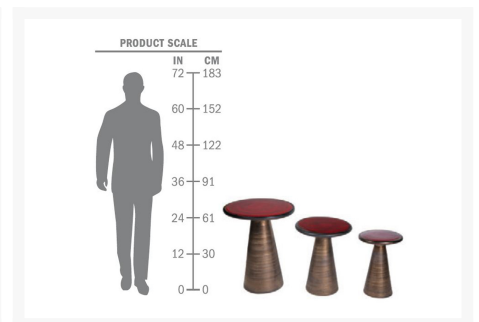

Product Images

Short Description

The Segment Accent Table Set (308FT361P2ARM) by Seasonal Living. Our boldly innovative glazed ceramic furniture and decorative vases add color, pop and versatility to any of our furniture collections.

Description

The Segment Accent Table Set (308FT361P2ARM) by Seasonal Living. Our boldly innovative glazed ceramic furniture and decorative vases add color, pop and versatility to any of our furniture collections.

Includes

- One (1) Segment Accent Table Set 308F

Dimensions

- LG 26.5"H x LG 21.5"D (LG 64)
- MD 22.5"H x MD 17.5"D (MD 50.5)
- SM 19.5"H x SM 13.5"D (SM 33.5 lb)

Features

- Handmade glazed ceramic Sizes and weights of handmade ceramic items may vary
- These items are handmade so dimensional information is approximate
- Modify or alter any part of this product including but not limited to the glaze in order to improve overall quality
- Our handmade ceramic products can be adapted and refined according to the different shapes and dimensions available.
- Country of Manufacture: Thailand