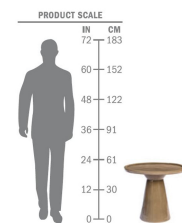

Product Images

Short Description

The Colombo Accent Table (308FT454P2GR) by Seasonal Living. Our boldly innovative glazed ceramic furniture and decorative vases add color, pop and versatility to any of our furniture collections.

Includes

- One (1) Colombo Accent Table 308FT454

Dimensions

- 25"W x 25"D x 21.5H (64 lb)

Features

- Handmade glazed ceramic Sizes and weights of handmade ceramic items may vary
- These items are handmade so dimensional information is approximate
- Modify or alter any part of this product including but not limited to the glaze in order to improve overall quality
- Our handmade ceramic products can be adapted and refined according to the different shapes and dimensions available.
- Country of Manufacture: Thailand