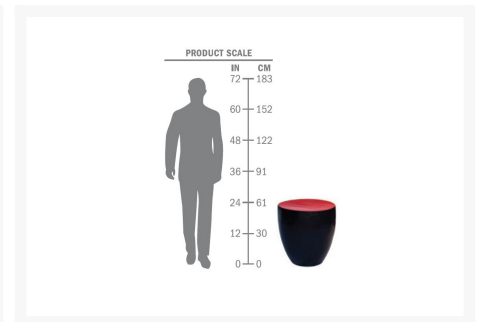

## Product Images

### Dimensions

- 23.5"H x 23' Top Diameter x 12" Base Diameter (90.5 lb)