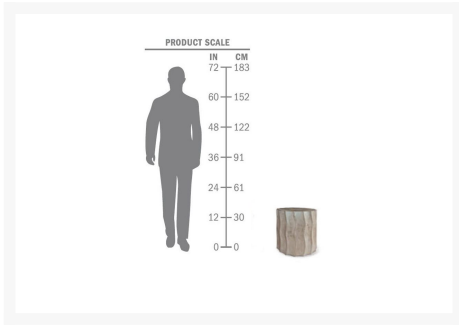

Product Images

Short Description

Perpetual Wave Accent Table Short 501FT052P2S by Seasonal Living

Description

Create a sophisticated, transitional feel in your backyard with the Perpetual Wave Accent Table Short (501FT052P2S) by Seasonal Living. As its name suggests, Perpetual will withstand the test of time. Made with fiber-reinforced concrete, these tables are lighter and structurally stronger than concrete tables. Each accent piece is carefully molded, sanded and painted by hand; this results in a silky, one-of-a-kind finish. You will find these tables conveniently weatherproof, easy to rearrange, and quick to clean.

Includes

- One (1) Perpetual Wave Accent Table Short 501FT052P2S
- One (1) Perpetual 2 Ounce Concrete Sealer

Dimensions

- 16"W x 16"D x 16"H (40 lbs.)

Features

- Combination of natural, raw materials and handcrafted skills create a "one-of-a-kind" piece
- Handmade concrete frame is highly durable and built for outdoor use
- Fiber-reinforced build is lightweight and provides extra structural strength
- No two pieces are alike and all items are subject to color and veining variation
- Includes nylon glides to help protect your deck or patio.
- Fully recyclable at the end of their life cycles
- Mix and match with other Seasonal Living pieces to fit your style
- No assembly required