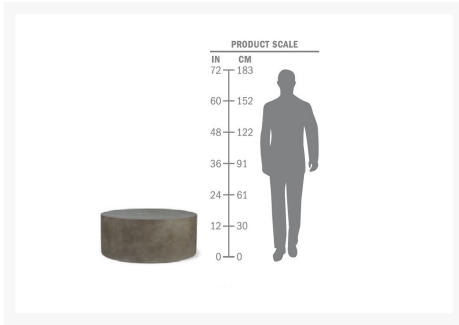

Product Images

Short Description

Perpetual Grand Louie Coffee Table 501FT128P2 by Seasonal Living

Description

Create a sophisticated, transitional feel in your backyard with the Perpetual Grand Louie Coffee Table (501FT128P2) by Seasonal Living. As its name suggests, Perpetual will withstand the test of time. Made with fiber-reinforced concrete, these tables are lighter and structurally stronger than concrete tables. Each accent piece is carefully molded, sanded and painted by hand; this results in a silky, one-of-a-kind finish. You will find these tables conveniently weatherproof, easy to rearrange, and quick to clean.

Includes

- One (1) Perpetual Grand Louie Coffee Table 501FT128P2
- One (1) Perpetual 2 Ounce Concrete Sealer

Dimensions

- 40"W x 40"D x 16.5"H (180 lbs.)

Features

- Combination of natural, raw materials and handcrafted skills create a "one-of-a-kind" piece
- Handmade concrete frame is highly durable and built for outdoor use
- Fiber-reinforced build is lightweight and provides extra structural strength
- No two pieces are alike and all items are subject to color and veining variation
- Includes nylon glides to help protect your deck or patio.
- Fully recyclable at the end of their life cycles
- Mix and match with other Seasonal Living pieces to fit your style
- No assembly required