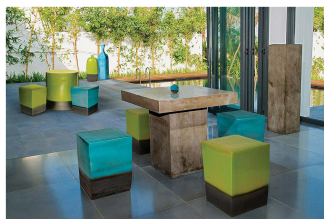

Product Images