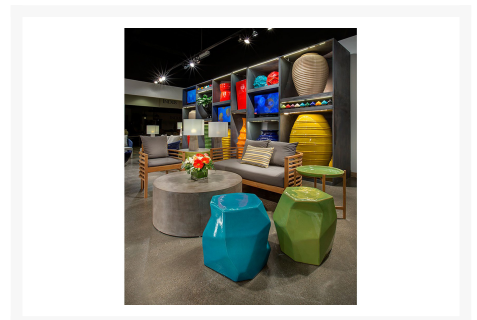

Product Images

Description

The Spirals Teak Dining Armchair (250FT215P2) by Seasonal Living. The Spirals Teak collection takes recognizable shapes and creates beautiful, graceful curving lines around them, showcasing a striking,

Includes

- One (1) Spirals Teak Dining Armchair
- One (1) seat cushion
- One (1) lumbar pillow.
- Three (3) square back pillows

Dimensions

- 25"W x 25"D x 31"H (84 lb)
- Seat Height: 18
- Seat Depth: 24
- Arm Height: 26

Features

- Naturally waxed plantation teak frame
- Regular foam cushions (ask about upgrading to fast-dry foam cushion cores) with zippered covers
- The Spirals Teak Collection is suitable for indoor and outdoor use.
- Product ships in 2 boxes and requires simple hand assembly.
- Includes Includes 1 seat cushion
- 1 square back pillow.
- Seat Cushion (1) (IN) 23.5w x 22d x 1.5h
- Back Pillow (1) (IN) 19.5w x 19.5d
- Country of Manufacture: Indonesia.

While some teak furniture collections are created without cushions, the Spirals Teak pieces provide comfortable deep seating cushions for casual gatherings, along with dining chair and bar chair options for enjoying meals as a group either indoors or outdoors.