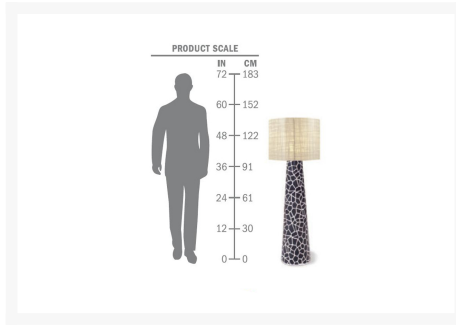

Product Images

Description

The Copenhagen Cordless Outdoor LED Floor Lamp 55" - Artisan Series(308LT006P2BWL) by Seasonal Living. The INDA Cordless Outdoor Lighting Collection: A brand new approach to lighting (in or outdoors) from Seasonal Living. Our new outdoor cordless lamps are marvels of gorgeous, forward-thinking design. Crafted to cast a warm golden glow over moonlit terraces and twilight garden parties, INDA Cordless lamps are also the perfect solution for interior designers (and end users) frustrated by a lack of electrical power points. Place a handsome table or floor lamp anywhere you like? That dream is now a reality. Imagine: an affordable indoor/outdoor lighting solution that is stylish, operable in wet and damp conditions, a cinch to move wherever illumination is required and child's play to use and maintain. INDA allows you to set the mood whenever and however you like.

Includes

- One (1) Copenhagen Cordless Outdoor LED Floor Lamp 55" 308LT

Dimensions

- 55"H x 16"D (48.5 lb)

Features

- Artisan Series handmade glazed ceramic base, 3-panel UV-resistant polypropylene shade with anodized aluminum frame
- Sizes and weights of these handmade items may vary