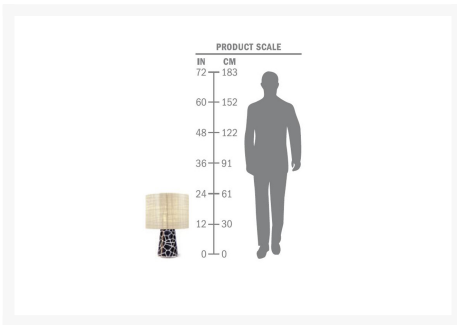

Description

The Copenhagen Cordless Outdoor LED Table Lamp - Artisan Series (308LT004P2BWL) by Seasonal Living. The INDA Cordless Outdoor Lighting Collection: A brand new approach to lighting (in or outdoors) from Seasonal Living. Our new outdoor cordless lamps are marvels of gorgeous, forward-thinking design. Crafted to cast a warm golden glow over moonlit terraces and twilight garden parties, INDA Cordless lamps are also the perfect solution for interior designers (and end users) frustrated by a lack of electrical power points. Place a handsome table or floor lamp anywhere you like? That dream is now a reality. Imagine: an affordable indoor/outdoor lighting solution that is stylish, operable in wet and damp conditions, a cinch to move wherever illumination is required and child's play to use and maintain. INDA allows you to set the mood whenever and however you like.

Includes

- One (1) Copenhagen Cordless Outdoor LED Table Lamp 308LT

Dimensions

- 23.5"H x 16"D (14 lb)

Features

- Artisan Series handmade glazed ceramic base, 3-panel UV-resistant polypropylene shade with anodized aluminum frame
- Sizes and weights of these handmade items may vary

Designer Louis A. Lara turned to LED technology to solve a number of outdoor lighting issues, such as trailing, unsightly electrical cords, insufficient power sources, and weak light provided by solar-powered bulbs. INDA's warm white LED lights are easily transferred from lamp base to charging plate and back again, where a fully charged light will radiate for over seven full hours.

Select bases of handmade, high-fired ceramic in gorgeous jewel tones, or low luster, Venetian plaster smooth lightweight concrete (comprising Portland cement, sand, crushed granite, natural spring-fed water and fibrous ramie). Both materials imbue INDA's Cordless table and floor lamp bases with ease of mobility and enough heft to ward off wind gusts. The soft white UV-inhibited Polyethylene lamp shade (perfect for sunny locations) is supported by silvery anodized aluminum frames that fit snugly into the lamp's architecture creating glints of reflective light.

Lara designed the floor lamp with seating in mind, placing the light at just the right height to complement the scale of the furniture, thus creating atmosphere and illumination precisely where you want it. Future incarnations of the INDA collection will include other materials that reflect Seasonal Living's signature palette, expanding the range of mix and match design possibilities for indoor and outdoor living spaces.