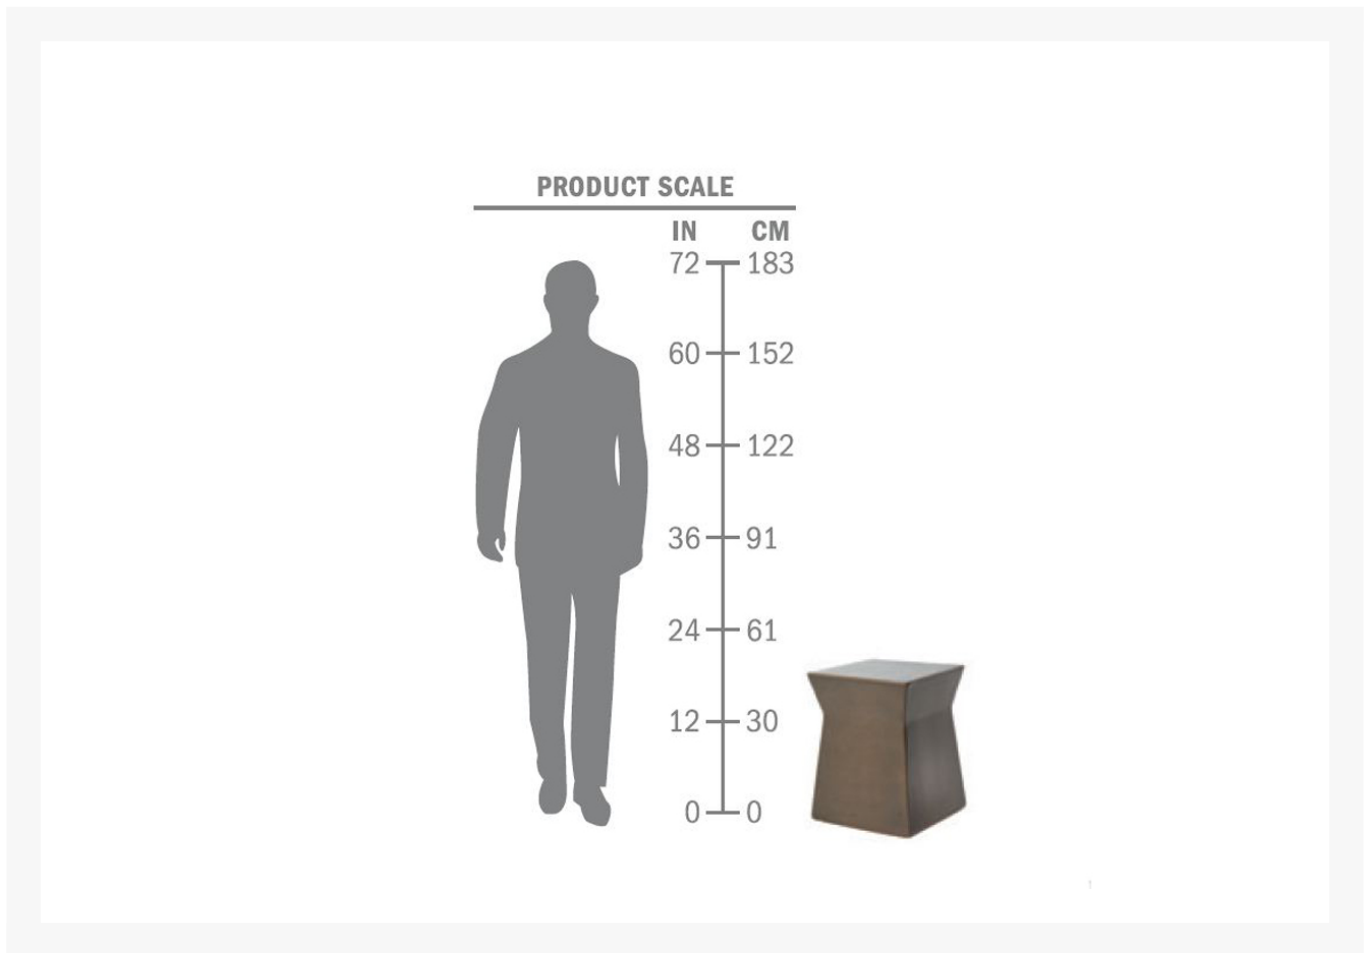

Product Images

Description

The Ashlar Artisan Series Stool/Accent Table (308FT352P2WB) by Seasonal Living. Our boldly innovative glazed ceramic furniture and decorative vases add color, pop and versatility to any of our furniture collections. Designed with durability, longevity and cutting edge beauty in mind, these sculptural elements are handcrafted using generations of European and Asian expertise in a small family production environment.

Includes

- One (1) Ashlar Artisan Series Stool/Accent Table

Dimensions

- 14.5"W x 14.5"D x 19H (57 lb)

Features

- Artisan Series handmade glazed ceramic
- Sizes and weights of these handmade items may vary
- Artisan Series products are individually hand designed. No stencils or mechanical patterns are used
- All patterns are drawn directly on the product.
- Each piece is unique and there may be some variation in pattern and glaze colors.
- Country of Manufacture: Thailand