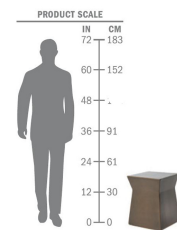

Product Images

Description

The Ashlar Stool/Accent Table (308FT352P2AG) by Seasonal Living. Our boldly innovative glazed ceramic furniture and decorative vases add color, pop and versatility to any of our furniture collections. Designed with