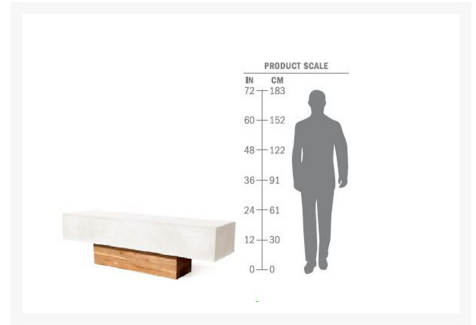

---

Product Images

---

### Dimensions

- 63"W x 16"D x 19"H (177 lbs)