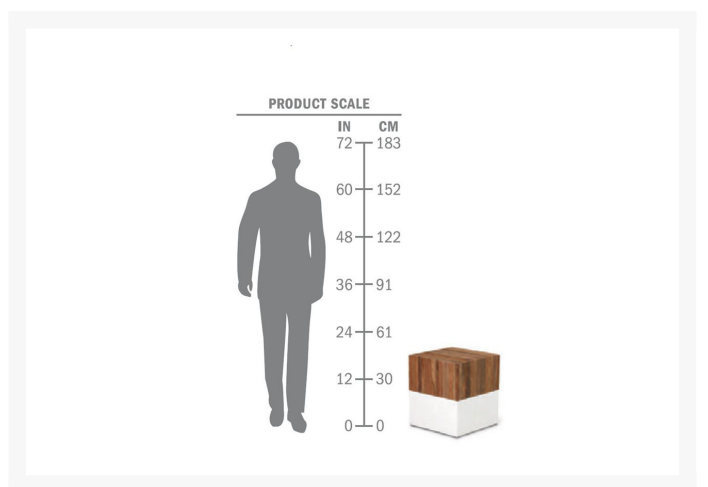

Product Images

### Includes

- One (1) Magic Cube

### Dimensions

- 15.5"W x 15.5"D x 17.5"H