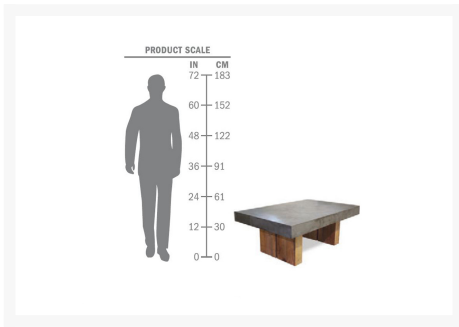

## Product Images

### Dimensions

- Top: 48"W x 32"D x 4"H (106 lbs)
- Base: 16"W x 4"D x 18"H (30 lbs Each)
- Total Weight: 166 lbs