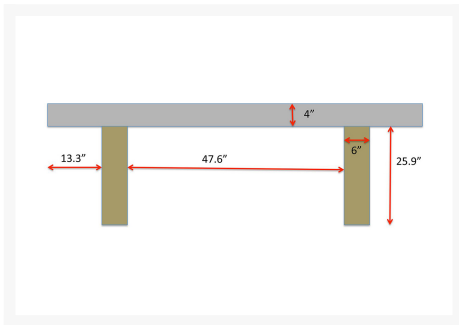

Description

The Olympus Dining Table 87" (501FT134P2W) by Seasonal Living. The Perpetual Collection is the beautifully-designed constant in your life. Indoors or outdoors, amidst a crisp garden or on a city rooftop, these handmade, lightweight concrete tables suit every occasion. The designer's innovative approach to soften the appearance of concrete with natural sands and hemp-like grass creates a sophisticated, personalized aesthetic where no two tables are the same. "Perpetual" also embodies the durability and sustainability of the furniture constructed from biodegradable materials with a low luster finish, the pieces are beautifully weather resistant.

Disclaimer: At 300+ lbs, the Olympus Dining Table will require the assistance of at least 2 and possibly more people to install. Please be sure you have the appropriate people on site at the time of delivery to move the product as we only ship these with LTL carriers who will drop off the product at the curb to your home. ***Southern California customers we may be able to assist with home delivery but please confirm before ordering.

Includes

- One (1) Olympus Dining Table 87"

Dimensions

- Top: 87"W x 36"D x 4"H (198.5 lbs)
- 26"W x 6"D x 29"H (66 lbs Each)
- Total Weight: 330.5 lbs

Features

- Handmade lightweight concrete top, solid reclaimed teak bases
- Product ships in 2 boxes (1 table top and 1 with both bases) and requires simple hand assembly.
- A sample bottle of concrete sealer is shipped with this item.
- Buyer must seal product upon receipt and should purchase additional specified sealer to be applied regularly.
- FAILURE TO PROPERLY SEAL PRODUCT VOIDS WARRANTY.
- Country of Manufacture: Vietnam

Important handling instructions

When unpacking or moving large Perpetual table tops it is very important that you lift EACH side of the table top at the same time. DO NOT move table top and bases together you will damage the table. Failure to support and lift all sides of the table top at the same time can result in fracturing or cracking center of table top. ASK US about how to correctly store this piece of furniture.