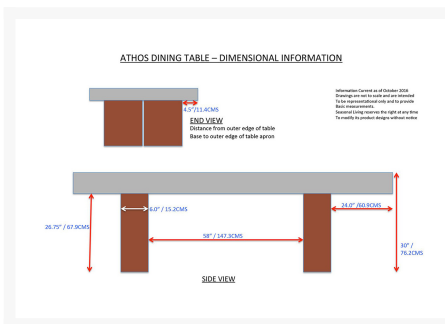

Product Images