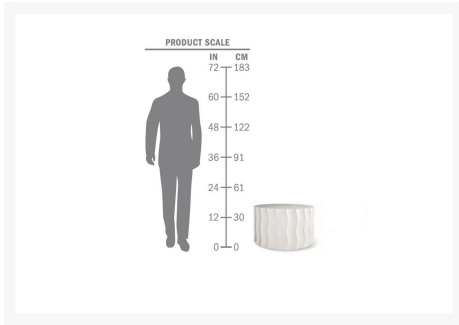

## Product Images

## Short Description

---

Perpetual Wave Accent Table Wide 501FT052P2M by Seasonal Living

### Dimensions

- 26"W x 26"D x 15"H (31 lbs.)