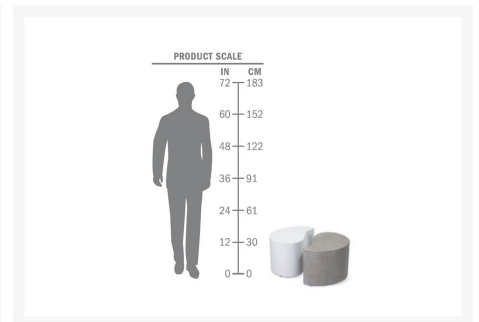

Product Images

Description

The Paired Accent Tables (Set of 2 Tables)(501FT129P2)by Seasonal Living. The Perpetual Collection is the beautifully-designed constant in your life. Indoors or outdoors, amidst a crisp garden or on a city rooftop,

Includes

- One (1) Slate Gray Accent Table
- One (1) Ivory White Accent Table

Dimensions

- 20.5"W x 15.5"D x 14"H (39.5 lbs each)

Features

- Handmade lightweight concrete with nylon glides
- Sold as set of 1 Ivory White and 1 Slate Gray. Set of 2 tables in Ivory White or 2 tables in Slate Gray available by special order.
- A sample bottle of concrete sealer is shipped with this item.
- Buyer must seal product upon receipt and should purchase additional specified sealer to be applied regularly.
- FAILURE TO PROPERLY SEAL PRODUCT VOIDS WARRANTY.
- Country of Manufacture: Vietnam