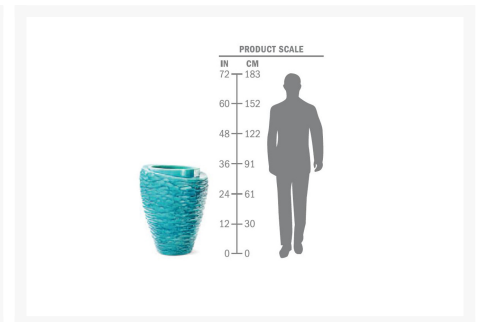

Product Images

Description

The Tranche Vase (308GU363P2AM) by Seasonal Living. Classical and contemporary, these gorgeous jewel-toned glazes from Europe make our Ceramic Vase Collection pieces highly regarded for use in or outdoors

due to their sophisticated level of finish. Use them as artistic and architectural statements indoors, or add a bolt of color to your garden and outdoor living spaces.

Includes

- One (1) Tranche Vase

Dimensions

- 35"H x 28"D (147 lb)

Features

- Handmade glazed ceramic
- Sizes and weights of these handmade items may vary
- Mouth Opening: 18 in | 46 cm
- Drain Hole Diameter: 1.75 in | 4 cm
- Country of Manufacture: Thailand