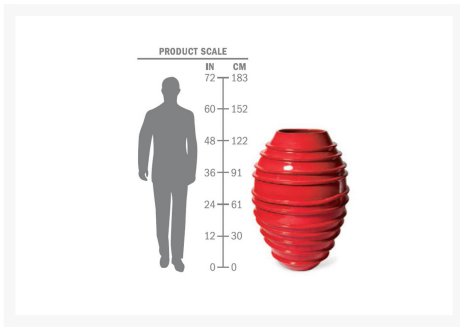

Product Images

Description

The Helter Skelter Vase (308GU223P2M) by Seasonal Living. Classical and contemporary, these gorgeous jewel-toned glazes from Europe make our Ceramic Vase Collection pieces highly regarded for use in or outdoors due to their sophisticated level of finish. Use them as artistic and architectural statements indoors, or add a bolt of color to your garden and outdoor living spaces.

Includes

- One (1) Helter Skelter Vase

Dimensions

- 52"H x 34.5"D (250 lb)

Features

- Handmade glazed ceramic
- Sizes and weights of these handmade items may vary
- Mouth Opening: 16.5"
- Drain Hole Diameter: 1.75"
- Country of Manufacture: Thailand