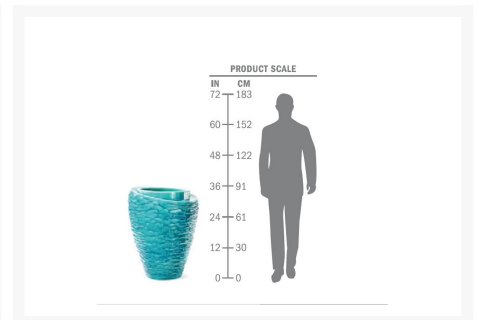

Product Images

Description

The Carlotta Vase (308GU353P2AG) by Seasonal Living. Classical and contemporary, these gorgeous jewel-toned glazes from Europe make our Ceramic Vase Collection pieces highly regarded for use in or outdoors

due to their sophisticated level of finish. Use them as artistic and architectural statements indoors, or add a bolt of color to your garden and outdoor living spaces.

Includes

- One (1) Carlotta Vase

Dimensions

- 48"H x 24"D (209 lb)

Features

- Handmade glazed ceramic
- Sizes and weights of these handmade items may vary
- Mouth Opening: 21 in | 53 cm
- Drain Hole Diameter: 1.75 in | 4 cm
- Country of Manufacture: Thailand