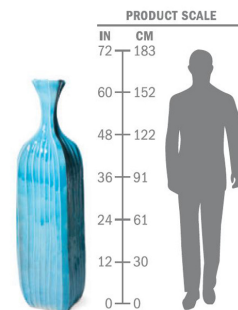

Product Images

Description

The Giant Masfung Vase (308GU236P2R) by Seasonal Living. Classical and contemporary, these gorgeous jewel-toned glazes from Europe make our Ceramic Vase Collection pieces highly regarded for use in or outdoors due to their sophisticated level of finish. Use them as artistic and architectural statements indoors, or add a bolt of color to your garden and outdoor living spaces.

Includes

- One (1) Giant Masfung Vase 308

Dimensions

- 16"W x 15"D x 63"H (139 lb)

Features

- Handmade glazed ceramic
- Sizes and weights of these handmade items may vary
- Mouth Opening: 5 in | 13 cm
- Drain Hole Diameter: 1.75 in | 4 cm
- Country of Manufacture: Thailand