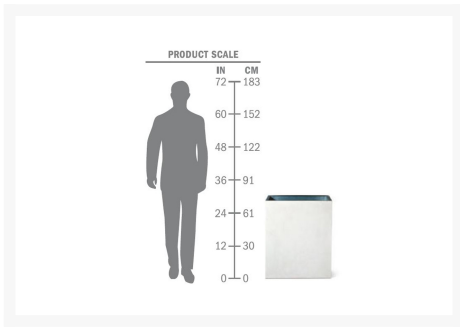

Description

The Soho Planter (501GU004P2W) by Seasonal Living. The Perpetual Collection is the beautifully-designed constant in your life. Indoors or outdoors, amidst a crisp garden or on a city rooftop, these hand-made, lightweight concrete tables suit every occasion. The designer's innovative approach to soften the appearance of concrete with natural sands and hemp-like grass creates a sophisticated, personalized aesthetic where no two tables are the same. "Perpetual" also embodies the durability and sustainability of the furniture constructed from biodegradable materials with a low luster finish, the pieces are beautifully weather resistant.

Includes

- One (1) Soho Planter 50
- One (1) removable zinc liner

Dimensions

- 24"W x 12"D x 29"H (74 lb)

Features

- Handmade lightweight concrete with removable zinc liner
- A sample bottle of concrete sealer is shipped with this item.
- Buyer must seal product upon receipt and should purchase additional specified sealer to be applied regularly.
- FAILURE TO PROPERLY SEAL PRODUCT VOIDS WARRANTY.
- Country of Manufacture: Vietnam

Important Product Information

Our Perpetual Collection lightweight concrete furniture is handmade. These products may exhibit color and veining variations by batch and by individual item. If you are ordering multiple pieces, please notify us in writing when you place your order and we will do our best to assemble color finishes that are as consistent as possible. While our Perpetual Collection items are weather-resistant and suitable for indoor and outdoor use, it is the buyer's responsibility to follow all care instructions which are included with the product. Failure to follow care instructions voids warranty.

About the Perpetual Collection

We successfully introduced this collection in Slate Gray and Ivory White. With strong market response, we successfully added Reclaimed Teak to this collection and we are excited to introduce our new copper-plated Mesh Link Collection. We strive to create new looks not currently in the market you can be assured of fresh designs, innovative material combinations and a unique look for different specifications in or outdoors.