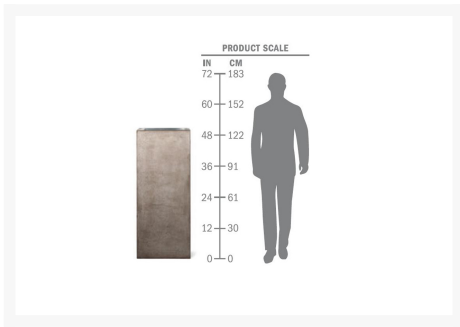

Description

The Column Planter (501GU005P2W) by Seasonal Living. The Perpetual Collection is the beautifully-designed constant in your life. Indoors or outdoors, amidst a crisp garden or on a city rooftop, these hand-made, lightweight concrete tables suit every occasion. The designer's innovative approach to soften the appearance of concrete with natural sands and hemp-like grass creates a sophisticated, personalized aesthetic where no two tables are the same. "Perpetual" also embodies the durability and sustainability of the furniture constructed from biodegradable materials with a low luster finish, the pieces are beautifully weather resistant.

Includes

- One (1) Column Planter 50
- One (1) removable zinc liner

Dimensions

- 20"W x 12"D x 49"H (95 lb)

Features

- Handmade lightweight concrete with removable zinc liner
- A sample bottle of concrete sealer is shipped with this item.
- Buyer must seal product upon receipt and should purchase additional specified sealer to be applied regularly.
- FAILURE TO PROPERLY SEAL PRODUCT VOIDS WARRANTY.
- Country of Manufacture: Vietnam

Important Product Information

Our Perpetual Collection lightweight concrete furniture is handmade. These products may exhibit color and veining variations by batch and by individual item. If you are ordering multiple pieces, please notify us when you place your order and we will do our best to assemble color finishes that are as consistent as possible. While our Perpetual Collection items are weather-resistant and suitable for indoor and outdoor use, it is the buyer's responsibility to follow all care instructions which are included with the product. Failure to follow care instructions voids warranty.

About the Perpetual Collection

We successfully introduced this collection in Slate Gray and Ivory White. With strong market response, we successfully added Reclaimed Teak to this collection and we are excited to introduce our new copper-plated Mesh Link Collection. We strive to create new looks not currently in the market you can be assured of fresh designs, innovative material combinations and a unique look for different specifications in or outdoors.