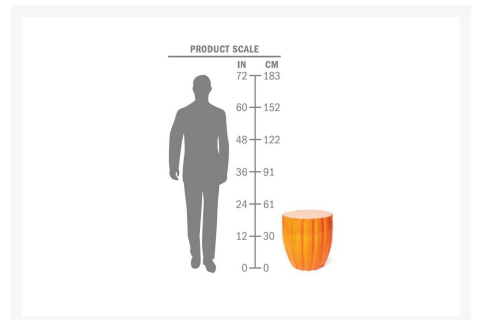

Product Images

Short Description

Ceramic Scallop Stool 308FT310P2 by Seasonal Living

Description

Add a bit of art to your patio with the elegant Ceramic Scallop Stool (308FT310P2) by Seasonal Living. Handmade by skilled craftsman, these unique Ceramic stools offer one-of-a-kind beauty and longevity. This piece's glazed finish comes with natural variations for a truly artisan style, while a carefully constructed clay frame gives it a sturdy weight. While they are heavy enough to hold their own against the wind, these stools are also light enough to easily rearrange. Whether you're looking for a dramatic statement piece or a subtle seat, Seasonal Living offers a little something for everyone.

Includes

- One (1) Ceramic Scallop Stool 308FT310P2

Dimensions

- 18"W x 18"D x 20"H (70 lbs.)

Features

- Combination of natural, raw materials and handcrafted skills create a "one-of-a-kind" piece
- Handmade glazed ceramic is highly durable and built for outdoor use
- Ceramic won't fade in the sun; it's resistant to stains, scratches and heat
- No two pieces are alike and all ceramic items are subject to color and glaze variation
- Mix and match with other Seasonal Living pieces to fit your style
- No assembly required