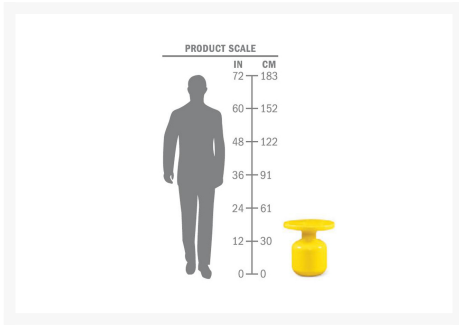

Product Images

Short Description

Ceramic Bottle Accent Table 308FT355P2 by Seasonal Living

Description

Add a bit of art to your patio with the elegant Ceramic Bottle Accent Table (308FT355P2) by Seasonal Living. Handmade by skilled craftsman, these unique Ceramic tables offer one-of-a-kind beauty and longevity. This piece's glazed finish comes with natural variations for a truly artisan style, while a carefully constructed clay frame gives it a sturdy weight. While they are heavy enough to hold their own against the wind, these tables are also light enough to easily rearrange. Whether you're looking for a dramatic statement piece or a subtle side table, Seasonal Living offers a little something for everyone.

Includes

- One (1) Ceramic Bottle Accent Table 308FT355P2

Dimensions

- 19"W x 19"D x 19"H (66 lbs.)

Features

- Combination of natural, raw materials and handcrafted skills create a "one-of-a-kind" piece
- Handmade glazed ceramic is highly durable and built for outdoor use
- Ceramic won't fade in the sun; it's resistant to stains, scratches and heat
- No two pieces are alike and all ceramic items are subject to color and glaze variation
- Mix and match with other Seasonal Living pieces to fit your style
- No assembly required