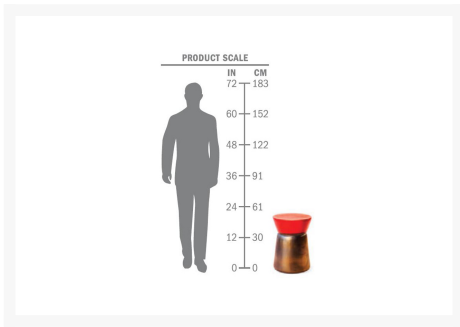

Product Images

Short Description

The Cork Stool/Accent Table (308FT349P2BCT) by Seasonal Living. Our boldly innovative glazed ceramic furniture and decorative vases add color, pop and versatility to any of our furniture collections. Designed with durability, longevity and cutting edge beauty in mind.

Includes

- One (1) Cork Stool/Accent Table

Dimensions

- 20.5"H x 15"D (48.5lb)

Features

- Handmade glazed ceramic
- Sizes and weights of these handmade items may vary
- Artisan Series products are individually hand designed. No stencils or mechanical patterns are used
- All patterns are drawn directly on the product.
- Each piece is unique and there may be some variation in pattern and glaze colors.
- Country of Manufacture: Thailand