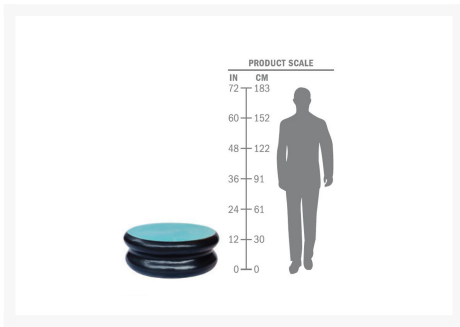

Product Images

Short Description

The Hero Coffee Table (308FT353P2NB) by Seasonal Living. Our boldly innovative glazed ceramic furniture and decorative vases add color, pop and versatility to any of our furniture collections. Designed with durability, longevity and cutting edge beauty in mind.

Description

The Hero Coffee Table (308FT353P2NB) by Seasonal Living. Our boldly innovative glazed ceramic furniture and decorative vases add color, pop and versatility to any of our furniture collections. Designed with durability, longevity and cutting edge beauty in mind, these sculptural elements are handcrafted using generations of European and Asian expertise in a small family production environment.

Includes

- One (1) Hero Coffee Table 308FT353P

Dimensions

- 15"H x 40"D (185lb)

Features

- Handmade glazed ceramic
- Sizes and weights of these handmade items may vary
- Important Safety Instructions: Do not sit or stand on this table.
- Table is not designed to support human seated or standing weight.
- Country of Manufacture: Thailand