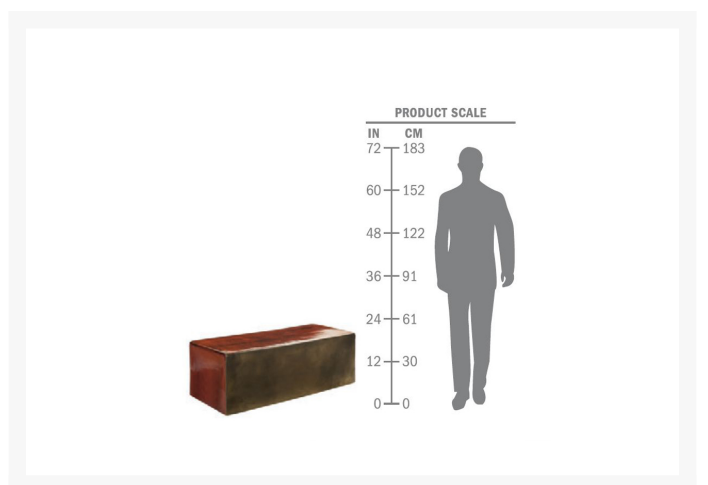

Product Images

Short Description

The Heritage Coffee Table (308FT356P2ARM) by Seasonal Living. Our boldly innovative glazed ceramic furniture and decorative vases add color, pop and versatility to any of our furniture collections. Designed with durability, longevity and cutting edge beauty in mind.

Includes

- One (1) Heritage Coffee Table 308F

Dimensions

- 49"W x 20.5"D x 16"H (178.5lb)

Features

- Handmade glazed ceramic
- Sizes and weights of these handmade items may vary
- Important Safety Instructions: Do not sit or stand on this table.
- Table is not designed to support human seated or standing weight.
- Country of Manufacture: Thailand