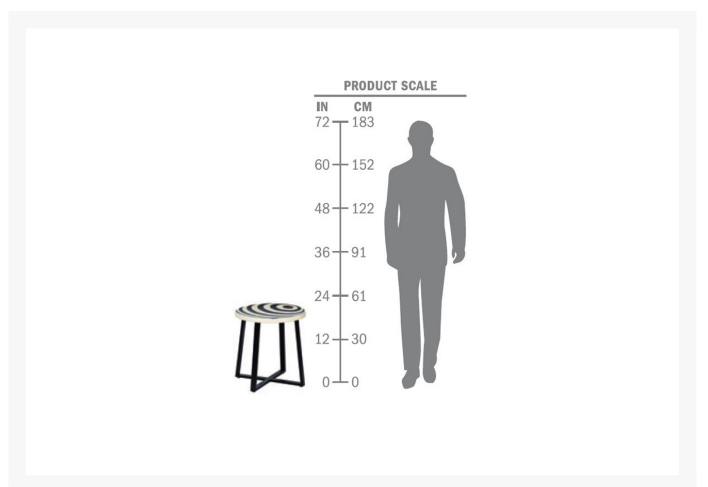

Product Images