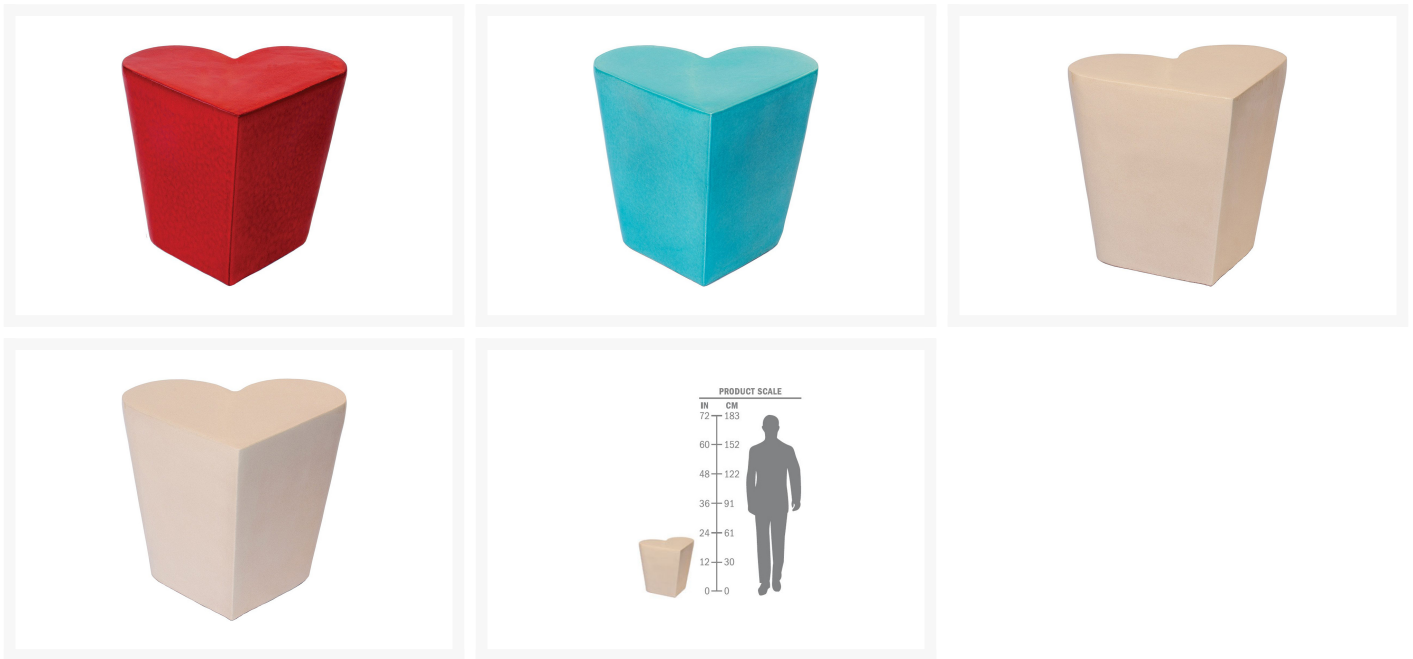

Product Images

Description

The Love Seat (308FT451P2B) by Seasonal Living. Our boldly innovative glazed ceramic furniture and decorative vases add color, pop and versatility to any of our furniture collections. Designed with durability, longevity and cutting edge beauty in mind, these sculptural elements are handcrafted using generations of European and Asian expertise in a small family production environment.

Includes

- One (1) Love Seat 308FT45

Dimensions

- 20.5"W x 17.5"D x 17.5"H (50.5lb)

Features

- Handmade glazed ceramic
- Sizes and weights of handmade ceramic items may vary
- Designed by Stanley Jay Friedman