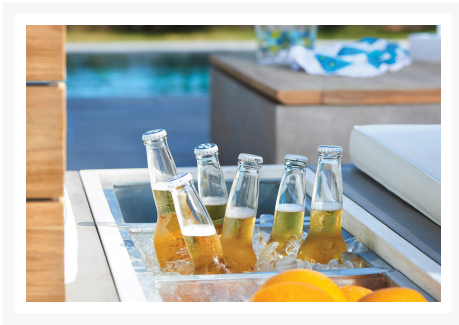

Short Description

The Millenia Lounge Side Table With Storage (501FT156P2) by Seasonal Living. The Perpetual Collection is the beautifully-designed constant in your life. Indoors or outdoors, amidst a crisp garden or on a city rooftop, these hand-made, lightweight concrete tables suit every occasion.

Description

The Millenia Lounge Side Table With Storage (501FT156P2) by Seasonal Living. The Perpetual Collection is the beautifully-designed constant in your life. Indoors or outdoors, amidst a crisp garden or on a city rooftop, these hand-made, lightweight concrete tables suit every occasion. The designer's innovative approach to soften the appearance of concrete with natural sands and hemp-like grass creates a sophisticated, personalized aesthetic where no two tables are the same. "Perpetual" also embodies the durability and sustainability of the furniture constructed from biodegradable materials with a low luster finish, the pieces are beautifully weather resistant.

Includes

- One (1) Millenia Lounge Side Table With Storage

Dimensions

- 39.5"W x 13"D x 11.5"H (97.5lb)

Features

- Handmade lightweight concrete, solid reclaimed teak top, zinc storage inserts, nylon glides
- Remove table top to reveal storage beneath. Includes 3 zinc storage liners.
- Ready to Assemble: Requires simple hand assembly.
- A sample bottle of concrete sealer is shipped with this item.
- Buyer must seal product upon receipt and should purchase additional specified sealer to be applied regularly.
- FAILURE TO PROPERLY SEAL PRODUCT VOIDS WARRANTY.

Our Perpetual Collection lightweight concrete furniture is handmade. These products may exhibit color and veining variations by batch and by individual item. If you are ordering multiple pieces, please notify us in writing when you place your order and we will do our best to assemble color finishes that are as consistent as possible.

While our Perpetual Collection items are weather-resistant and suitable for indoor and outdoor use, it is the