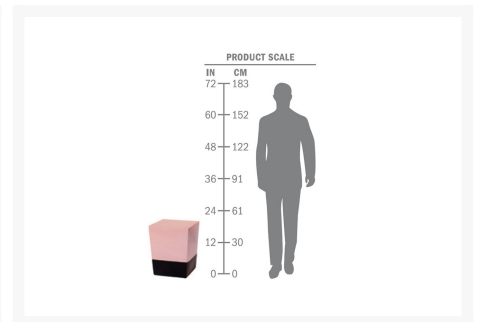

## Product Images

## Short Description

The Low Luster Two Glaze Square Cube (Set of 2) (308FT228P2PDB) by Seasonal Living. Our boldly innovative glazed ceramic furniture and decorative vases add color, pop and versatility to any of our furniture