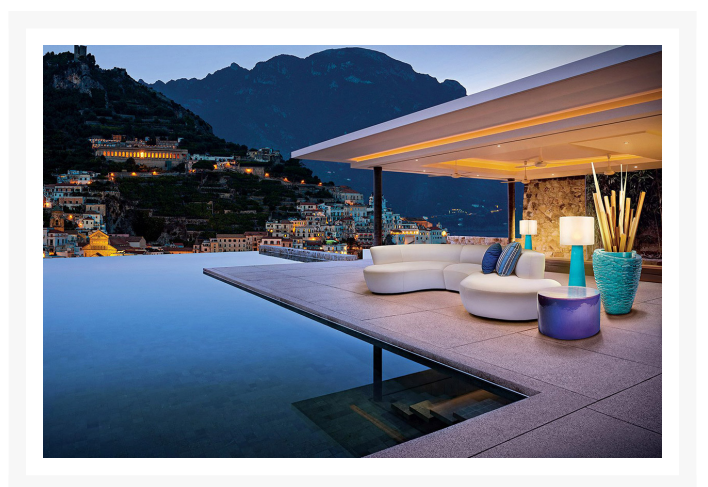

## Description

---

The Champagne SectionalWedge (101FT002P2WGE) by Seasonal Living. Luxuriate in cloud-like comfort and gorgeous sophistication with Seasonal Living's new made-to-order Fizz Collection. With this new American-made collection, you can really have your cake and eat it. This is fully upholstered furniture that allows you to move seamlessly between indoor and outdoor living spaces. Casually chic by day, positively sophisticated by night, this wholly customizable collection elevates sophisticated living spaces with effervescence and luxury finishes.

### Dimensions

- 64"W x 37"D x 29"H (80lb)